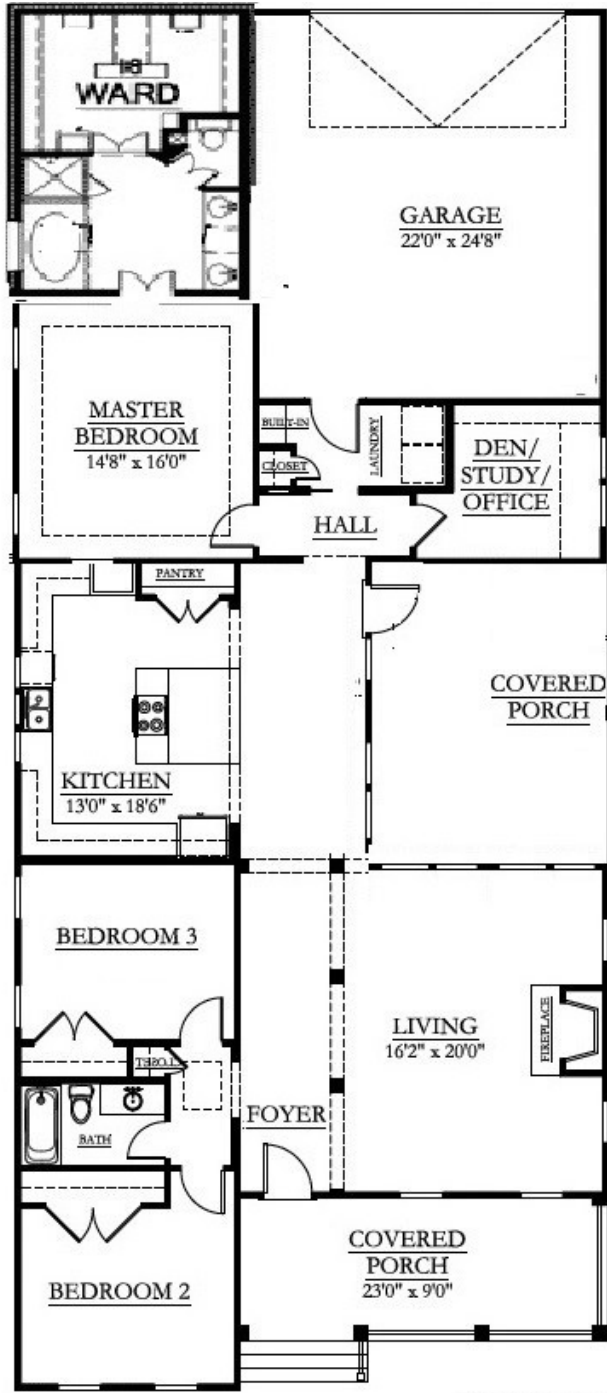

Front Elevation - Option 1

Front Elevation - Option 2

Lot 3

Main Floor

FIRST FLOOR

Lot 3

Lot 3 Skyfall
9285 Skyfall Drive

Main	2,234		3 Bedrooms
Upper	-		2 Full Baths
<u>Heated and Cooled</u>	<u>2,234</u>		1 Half Baths
Screened Porch		324	2 Car Garage
Front Porch		192	
Garage		550	37'10" ft wide
		<u>3,300</u>	86'4" ft deep
		<u>\$ 451,349</u>	