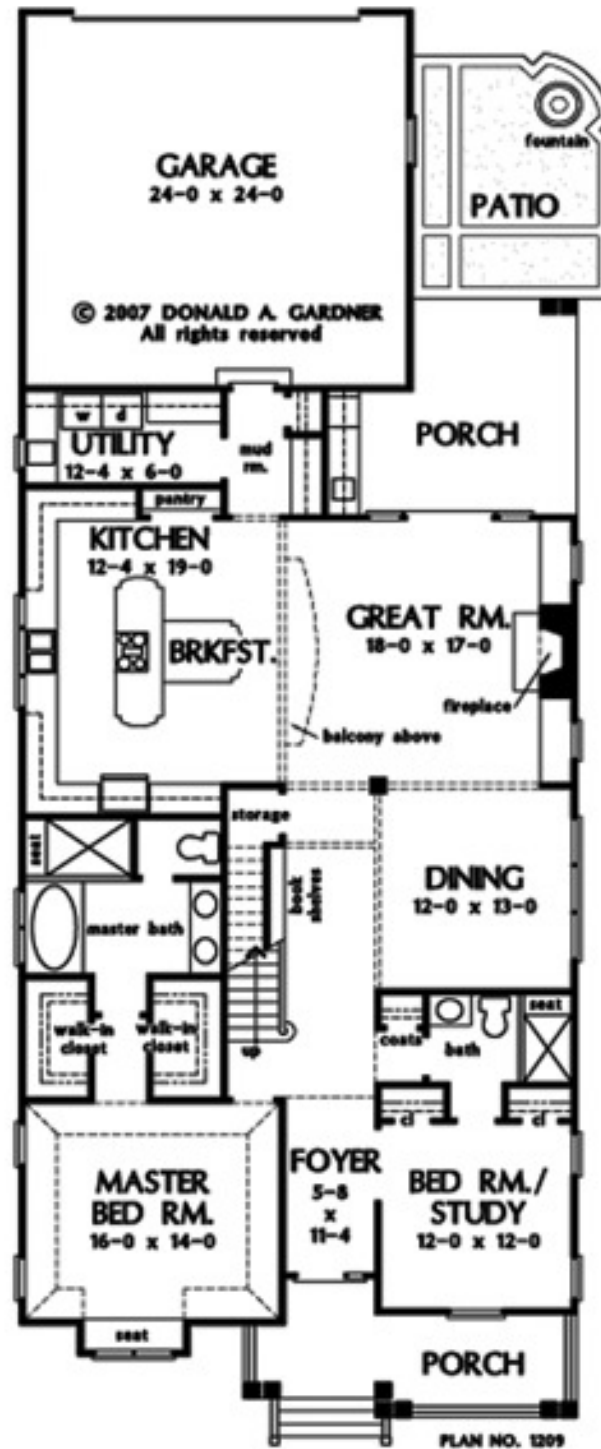

Skyfall

LOT# 8 9265 SKYFALL DRIVE OOLTEWAH, TN 37363

4 BEDROOMS

4 BATHROOMS

2 GARAGE BAYS

HOUSE DIMENSIONS:

34' 0" x 57' 0"

FIRST FLOOR PLAN

PLAN NO. 1209

SECOND FLOOR PLAN