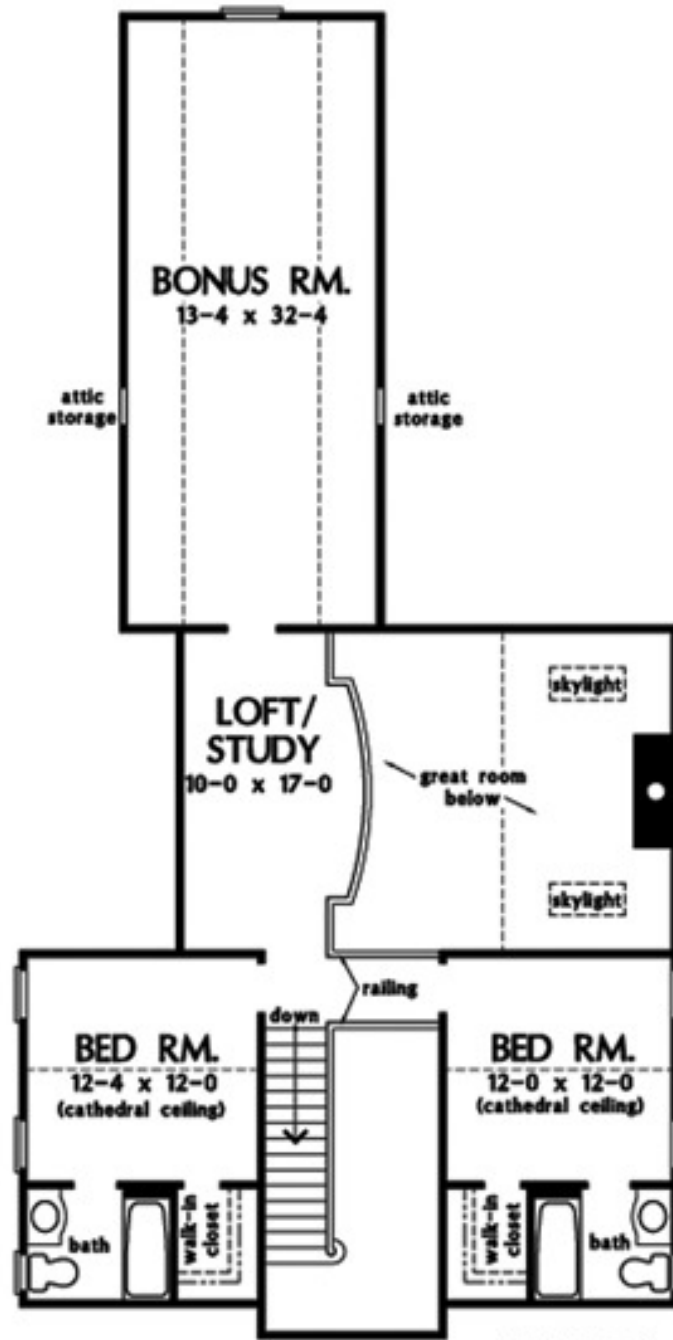

Skyfall

LOT# 8 9265 SKYFALL DRIVE OOLTEWAH, TN 37363

4 BEDROOMS

4 BATHROOMS

2 GARAGE BAYS

HOUSE DIMENSIONS:

34' 0" x 57' 0"

FIRST FLOOR PLAN

PLAN NO. 1209

SECOND FLOOR PLAN