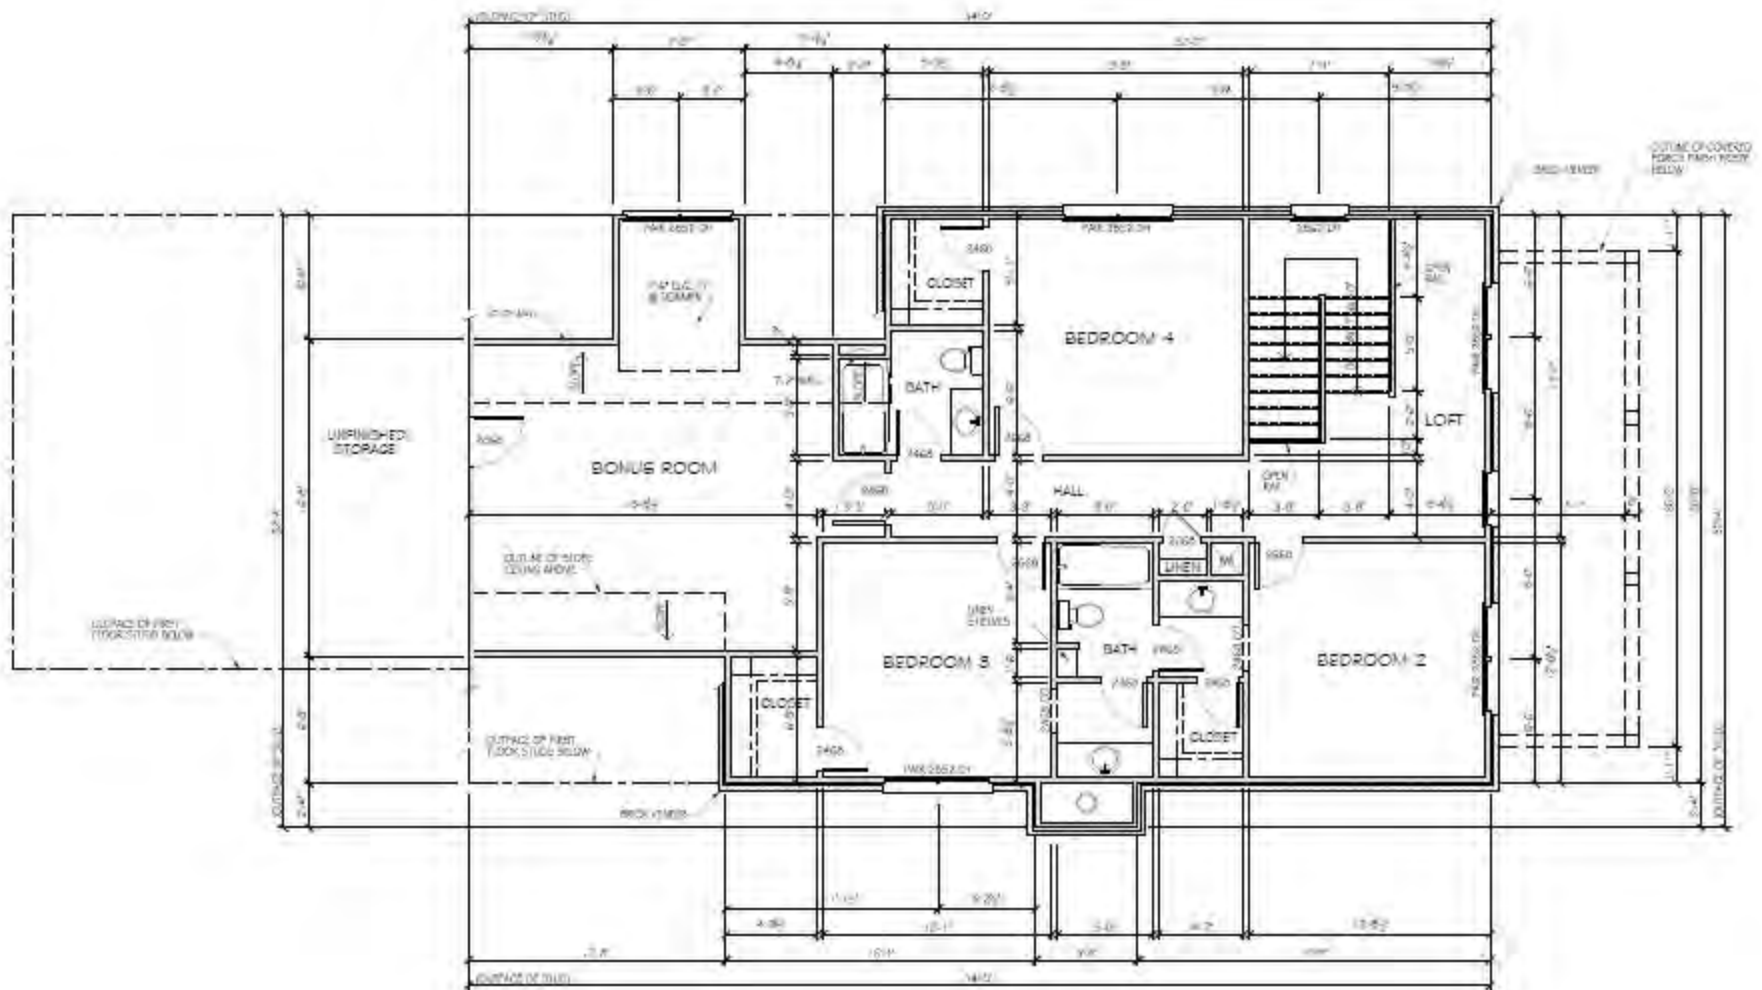

REAR ELEVATION
SCALE 1/4" = 1'-0"

LEFT ELEVATION
SCALE: 1/4" = 1'-0"

RIGHT ELEVATION
SCALE: 1/4" = 1'-0"

FIRST FLOOR PLAN

SCALE: 1/4" = 1'-0"

SECOND FLOOR PLAN
SCALE: 1/4" = 1'-0"