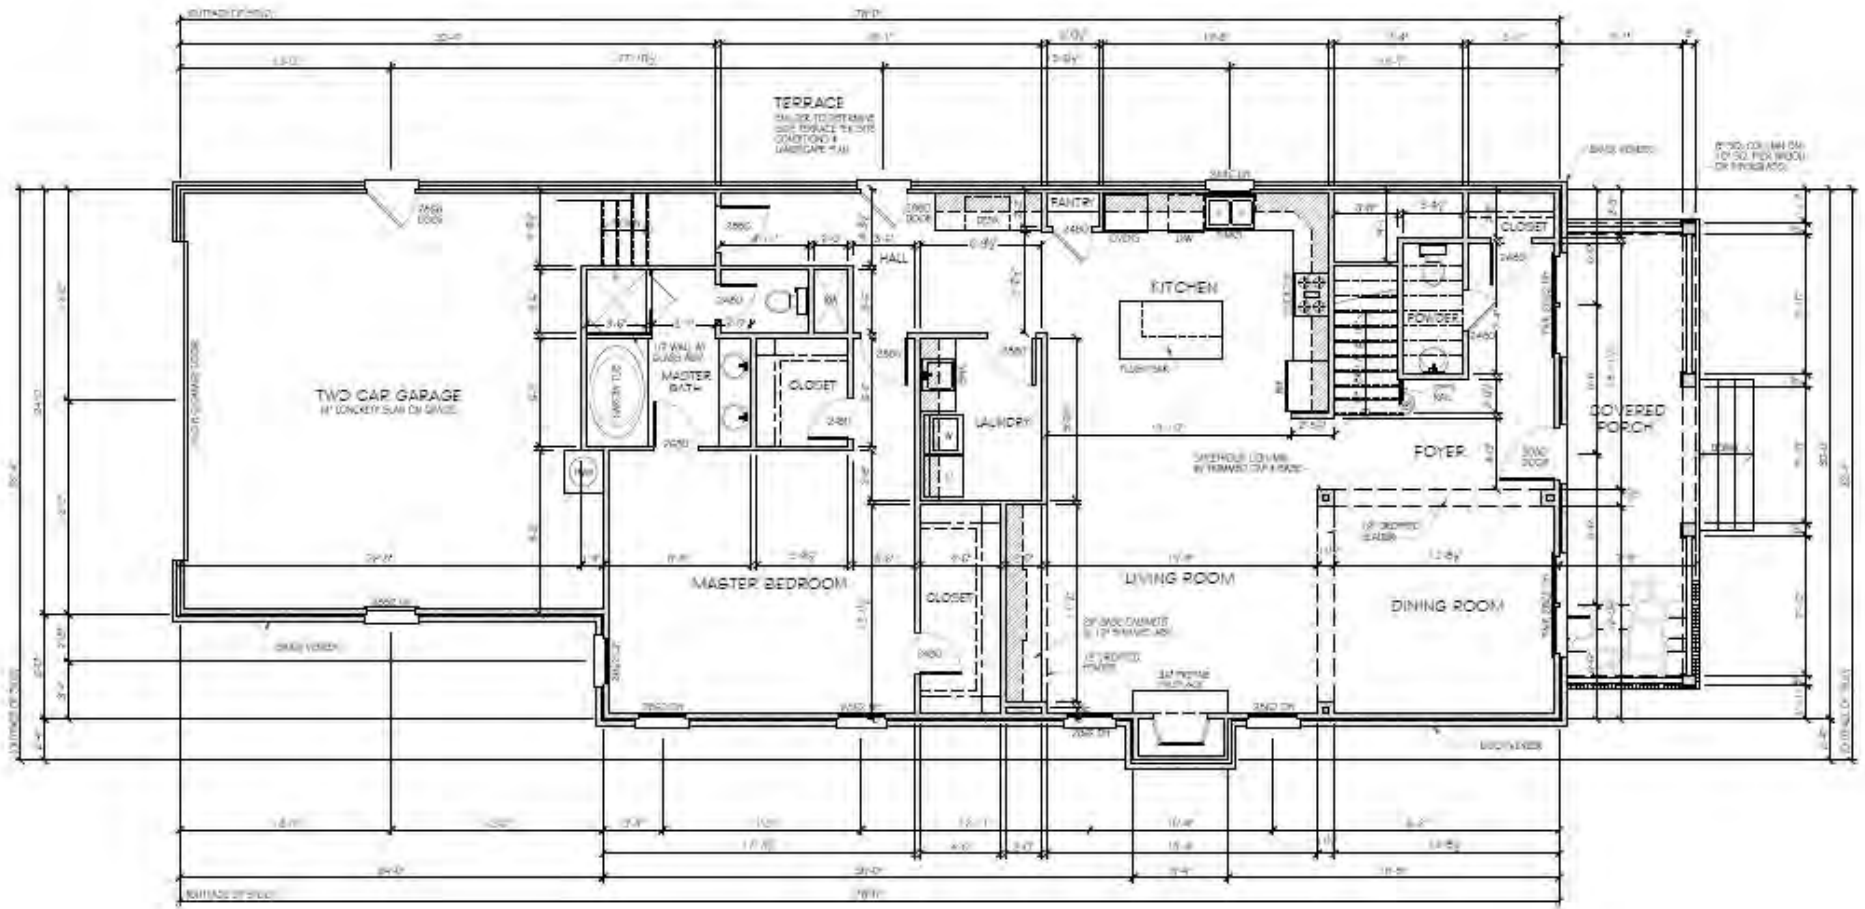

Skyfall

LOT# 4 9281 SKYFALL DRIVE OOLTEWAH, TN 37363

4 BEDROOMS

3.5 BATHROOMS

2 GARAGE BAYS

HOUSE DIMENSIONS:

32' 0" x 85' 0"

FRONT ELEVATION

REAR ELEVATION
SCALE 1/4" = 1'-0"

LEFT ELEVATION
SCALE: 1/4" = 1'-0"

RIGHT ELEVATION
SCALE: 1/4" = 1'-0"

FIRST FLOOR PLAN

SCALE: 1/4" = 1'-0"

SECOND FLOOR PLAN
SCALE: 1/4" = 1'-0"