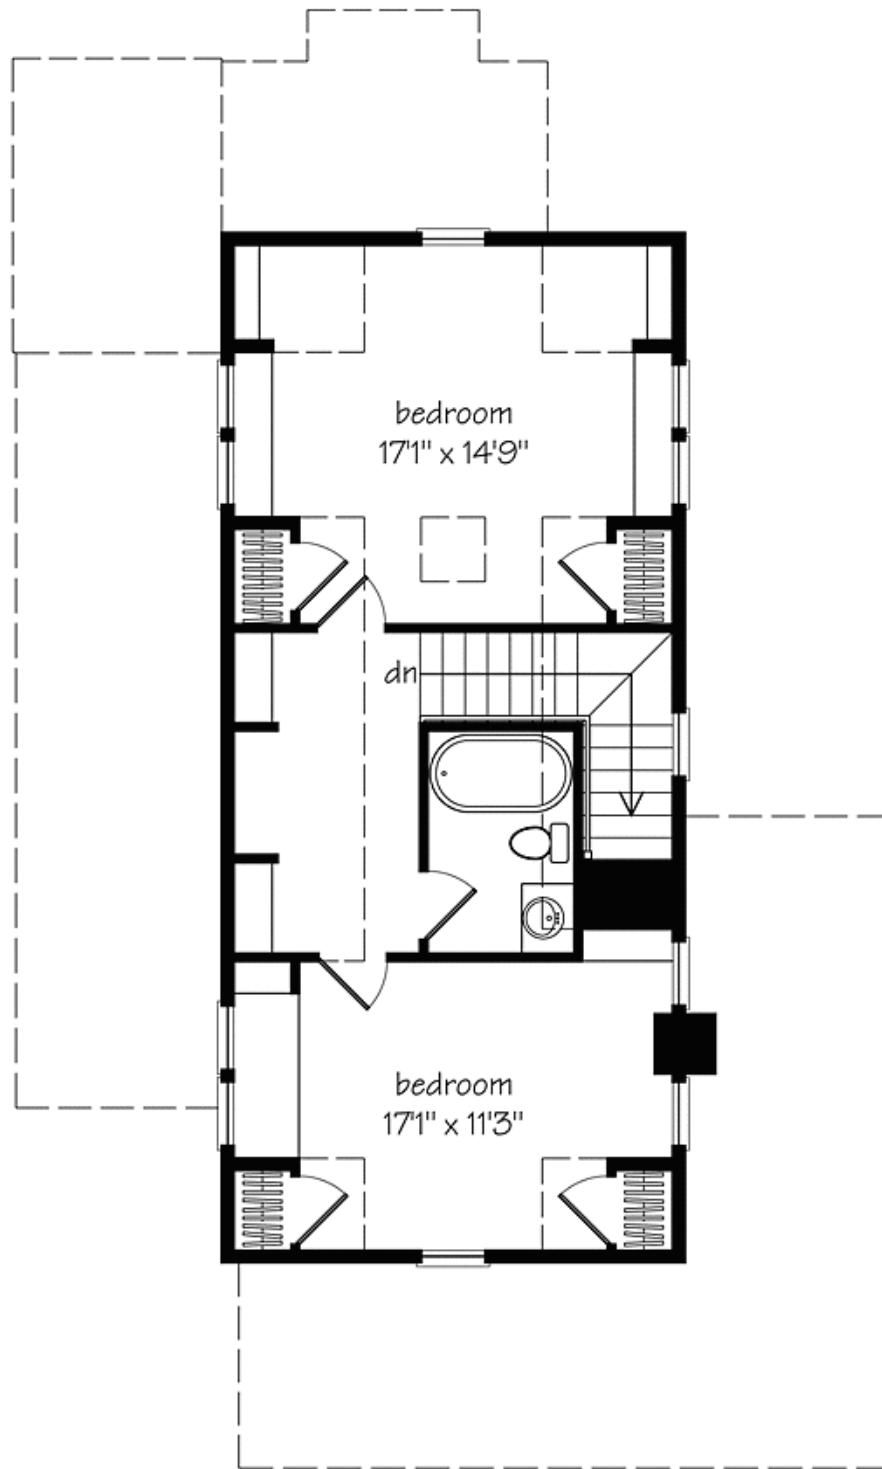

Skyfall

LOT# 3 9285 SKYFALL DRIVE OOLTEWAH, TN 37363

3 BEDROOMS

2.5 BATHROOMS

2 GARAGE BAYS

HOUSE DIMENSIONS:

34' 0" x 57' 0"

SECOND LEVEL (635 sq. ft.)