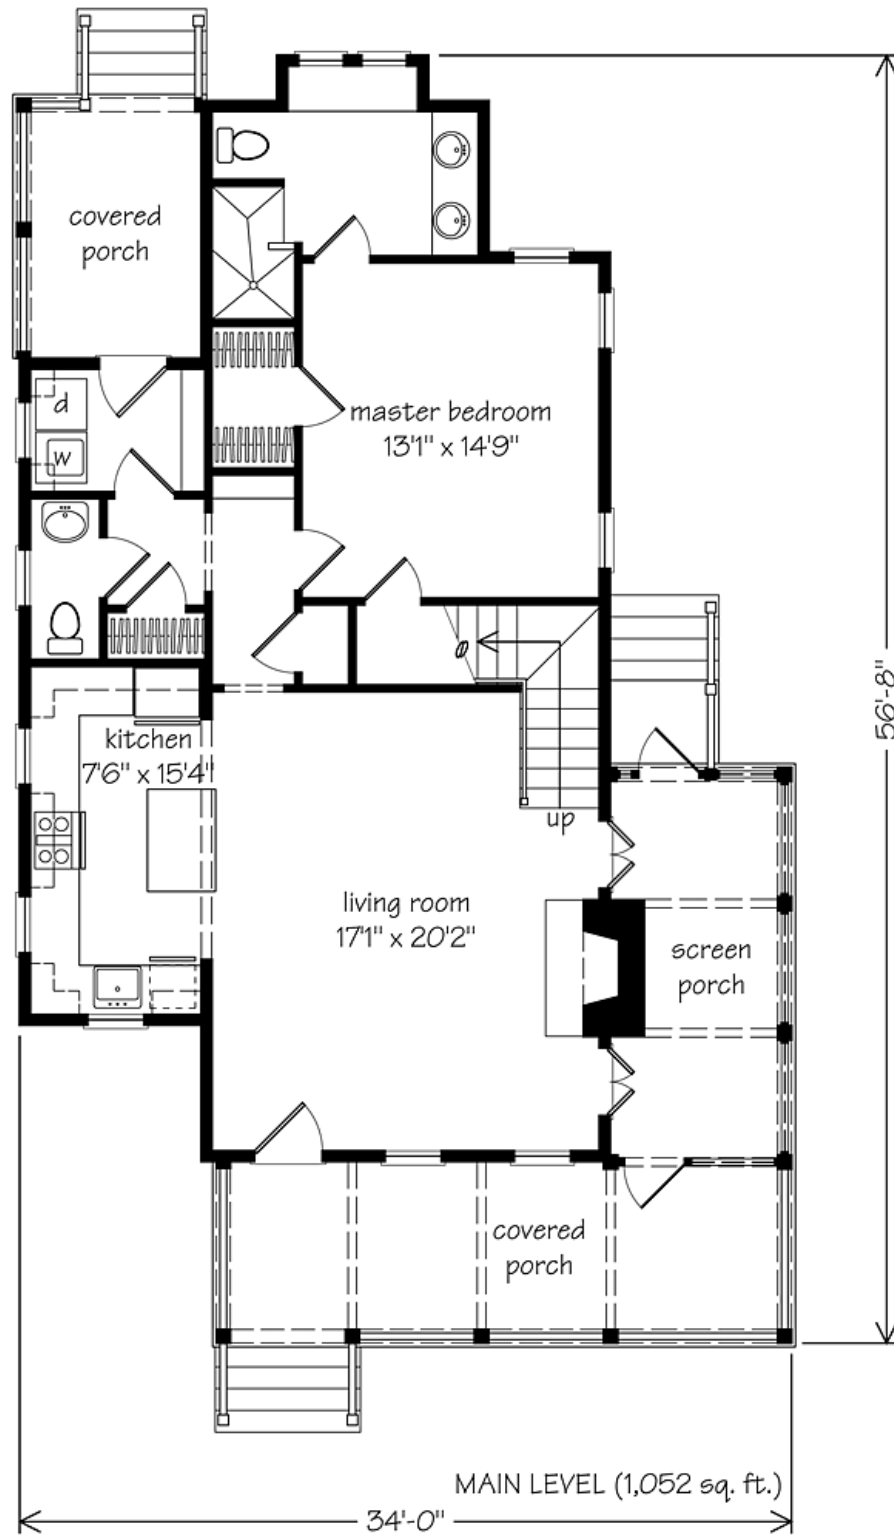

Skyfall

LOT# 3 9285 SKYFALL DRIVE OOLTEWAH, TN 37363

3 BEDROOMS

2.5 BATHROOMS

2 GARAGE BAYS

HOUSE DIMENSIONS:

34' 0" x 57' 0"

SECOND LEVEL (635 sq. ft.)