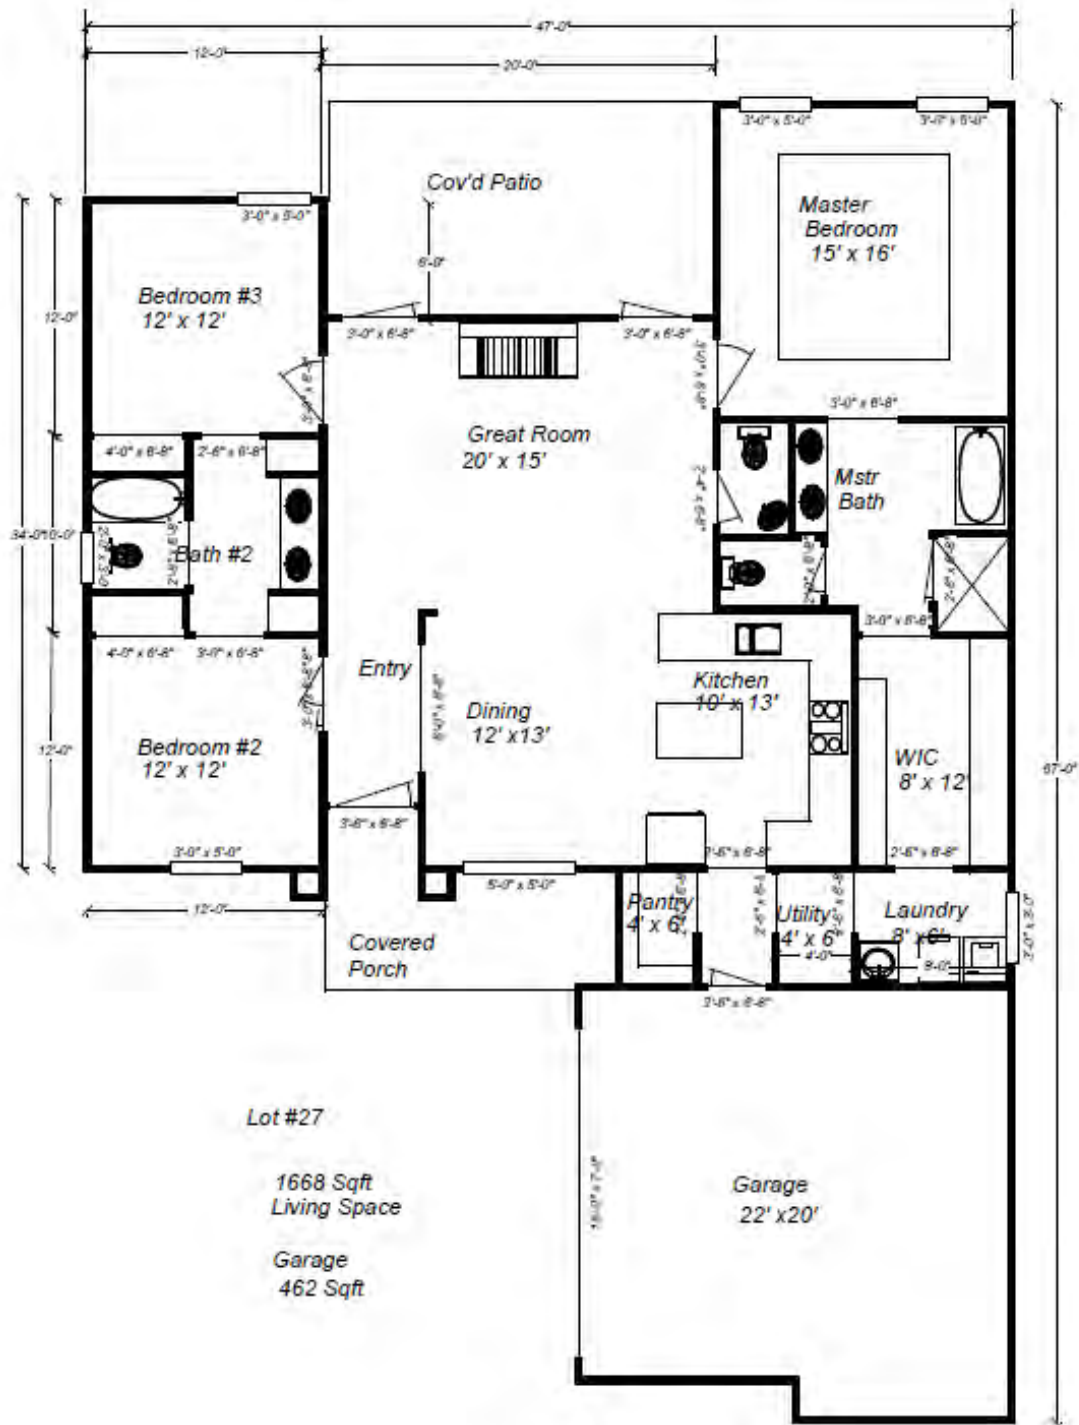

Skyfall

LOT# 27 2645 COPPER COVE OOLTEWAH, TN 37363

3 BEDROOMS 2.5 BATHROOMS 2 GARAGE BAYS

HOUSE DIMENSIONS:

47' 0" x 68' 0"

Lot #27

1668 Sqft
Living Space

Garage
462 Sqft