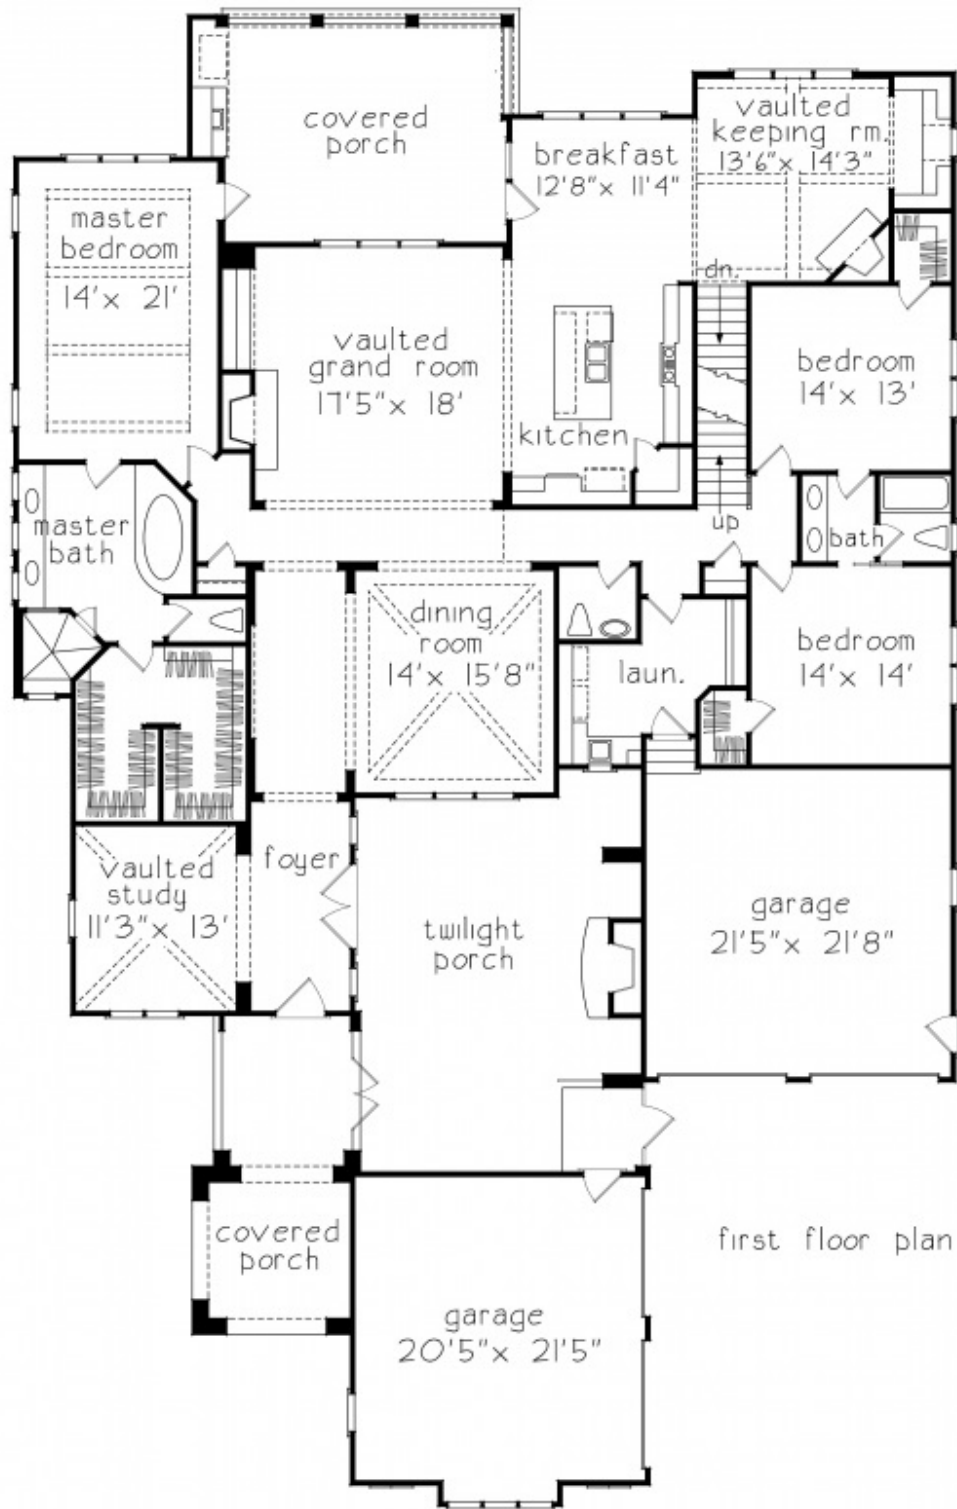

Skyfall

LOT# 26 9234 SKYFALL DRIVE OOLTEWAH, TN 37363

3 BEDROOMS

2.5 BATHROOMS

4 GARAGE BAYS

HOUSE DIMENSIONS:

66' 0" x 104' 0"

first floor plan