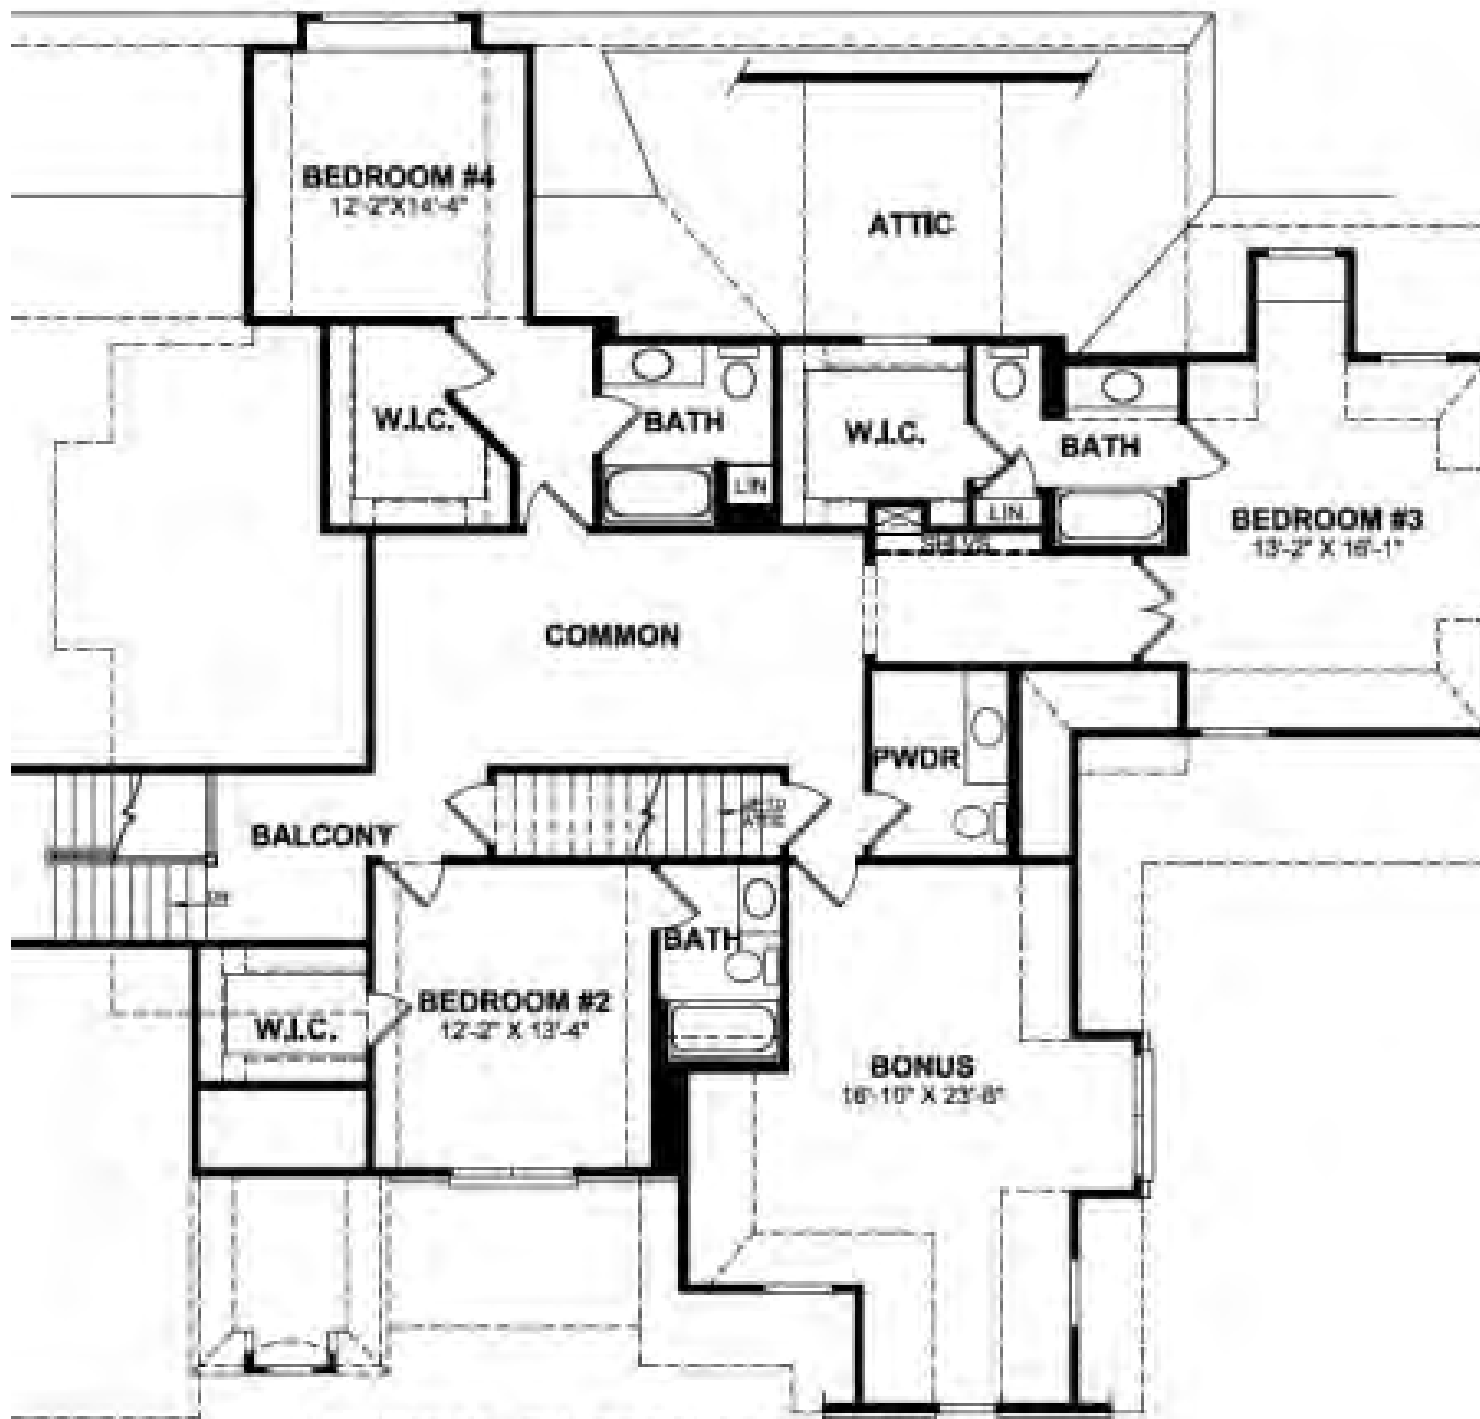

# Skyfall

**LOT# 24    9228 SKYFALL DRIVE OOLTEWAH, TN 37363**

**4 BEDROOMS**

**4.5 BATHROOMS**

**3 GARAGE BAYS**

**HOUSE DIMENSIONS:**

**55' 0" x 65' 0"**

MAIN FLOOR PLAN

UPPER FLOOR PLAN