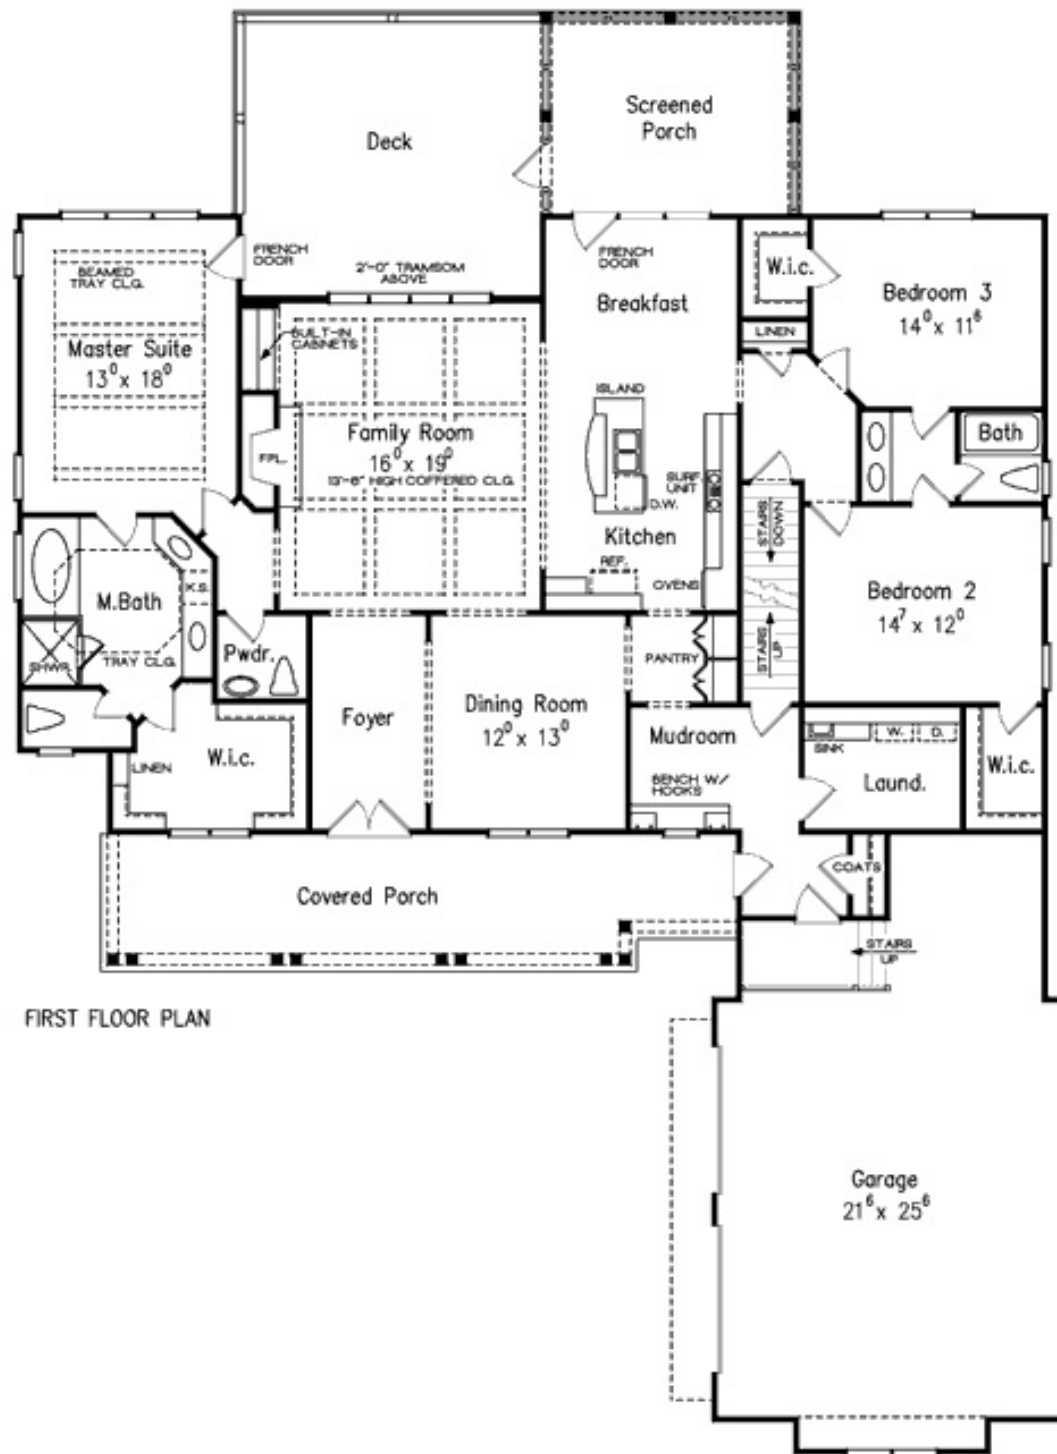

# Skyfall

**LOT# 19 2691 COPPER COVE OOLTEWAH, TN 37363**

**5 BEDROOMS 3 FULL 2 HALF BATHS 2 GARAGE BAYS**

**HOUSE DIMENSIONS:**

**64' 0"W x 86' 6" D**

FIRST FLOOR PLAN

LOWER LEVEL PLAN