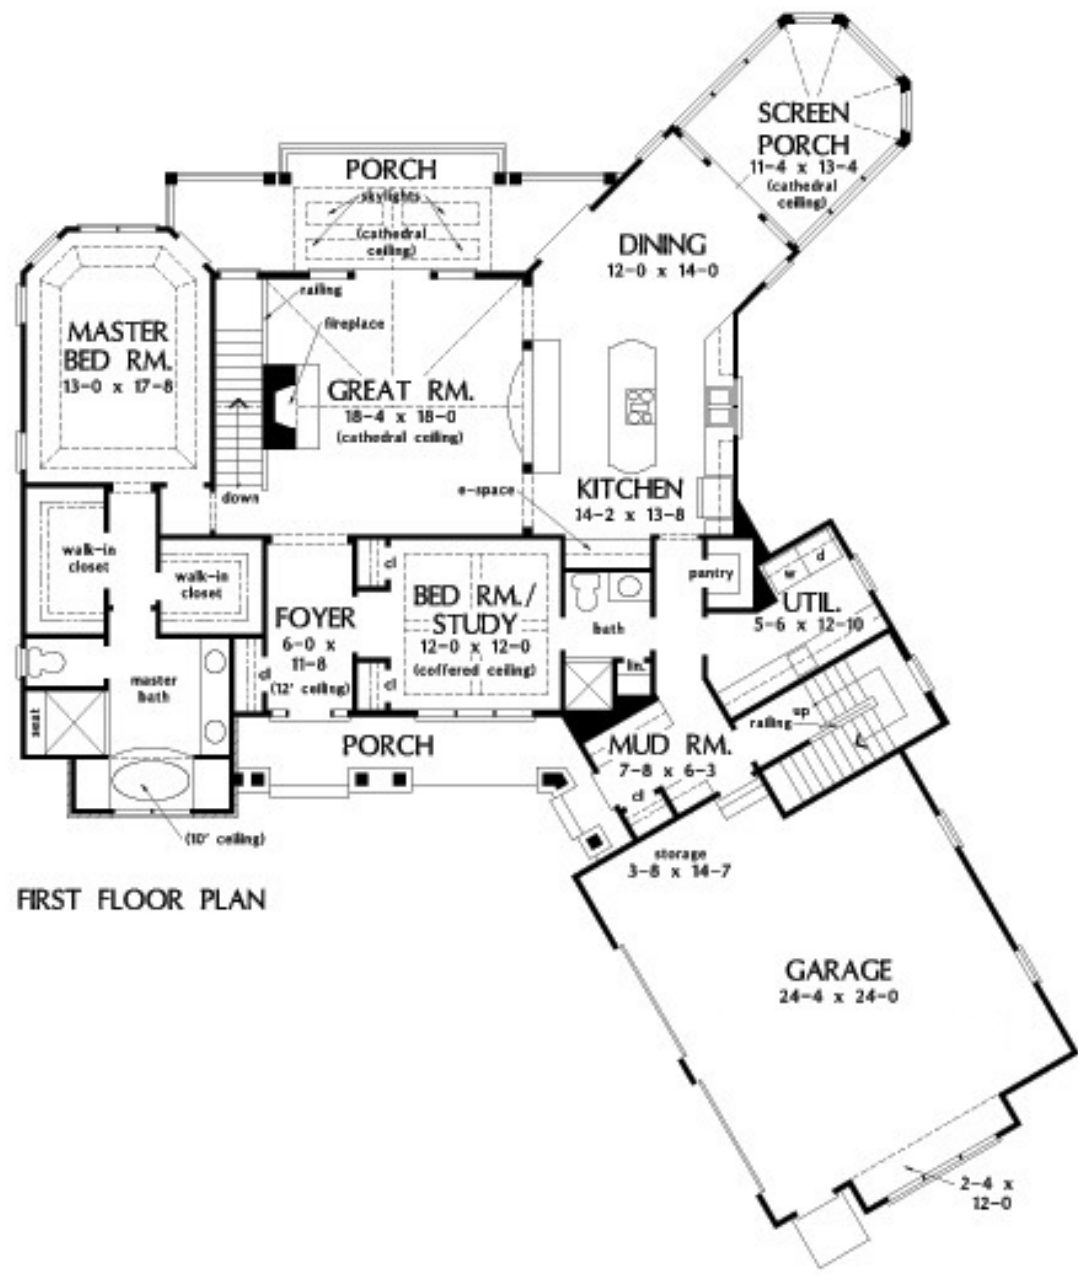

Skyfall

LOT# 18 2687 COPPER COVE OOLTEWAH, TN 37363

4 BEDROOMS

4 BATHROOMS

2 GARAGE BAYS

HOUSE DIMENSIONS:

74' 6" W x 85' 6" D

FIRST FLOOR PLAN

BASEMENT FLOOR PLAN