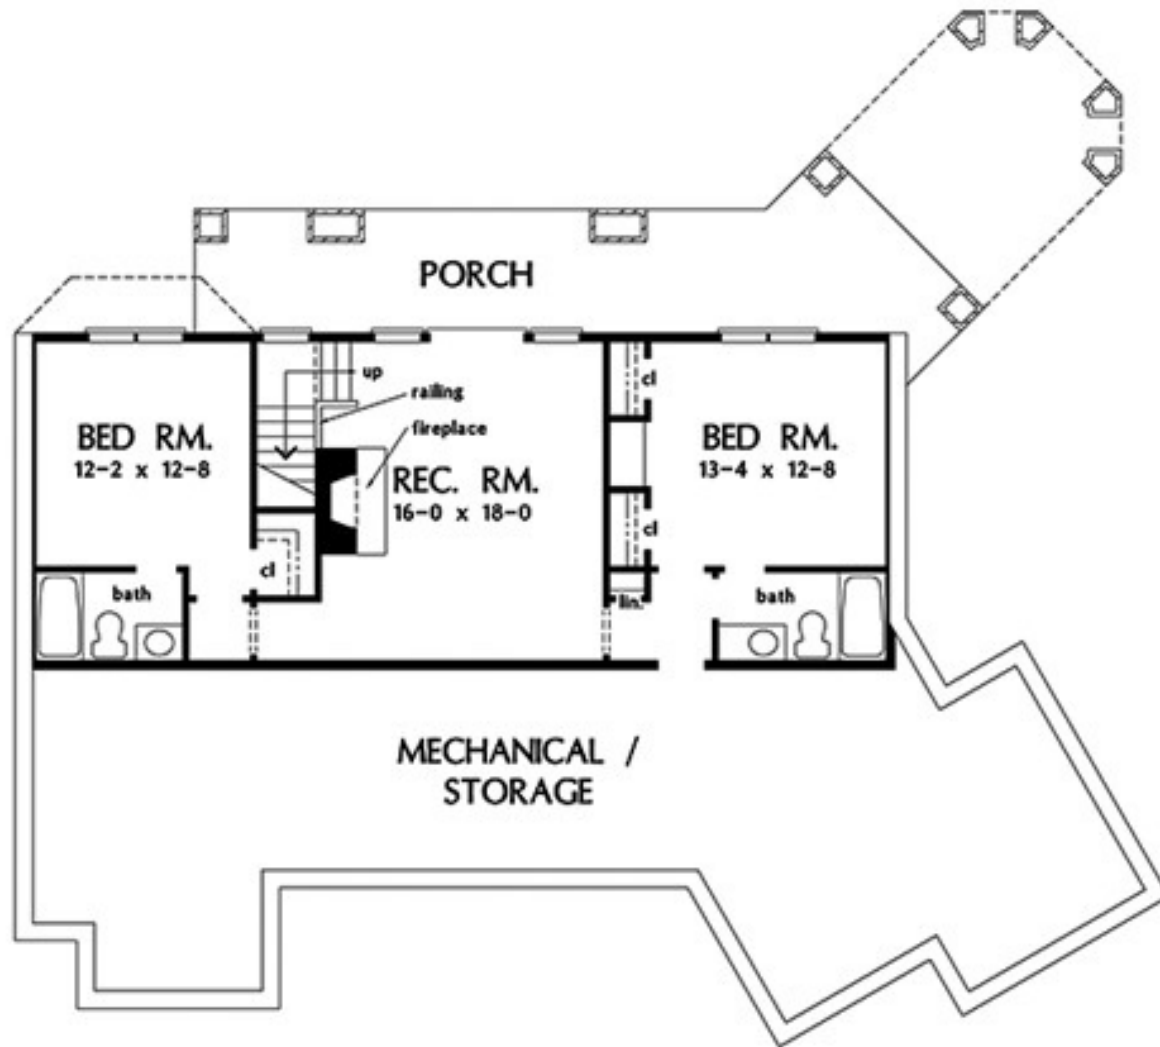

Skyfall

LOT# 18 2687 COPPER COVE OOLTEWAH, TN 37363

4 BEDROOMS

4 BATHROOMS

2 GARAGE BAYS

HOUSE DIMENSIONS:

74' 6" W x 85' 6" D

FIRST FLOOR PLAN

BASEMENT FLOOR PLAN