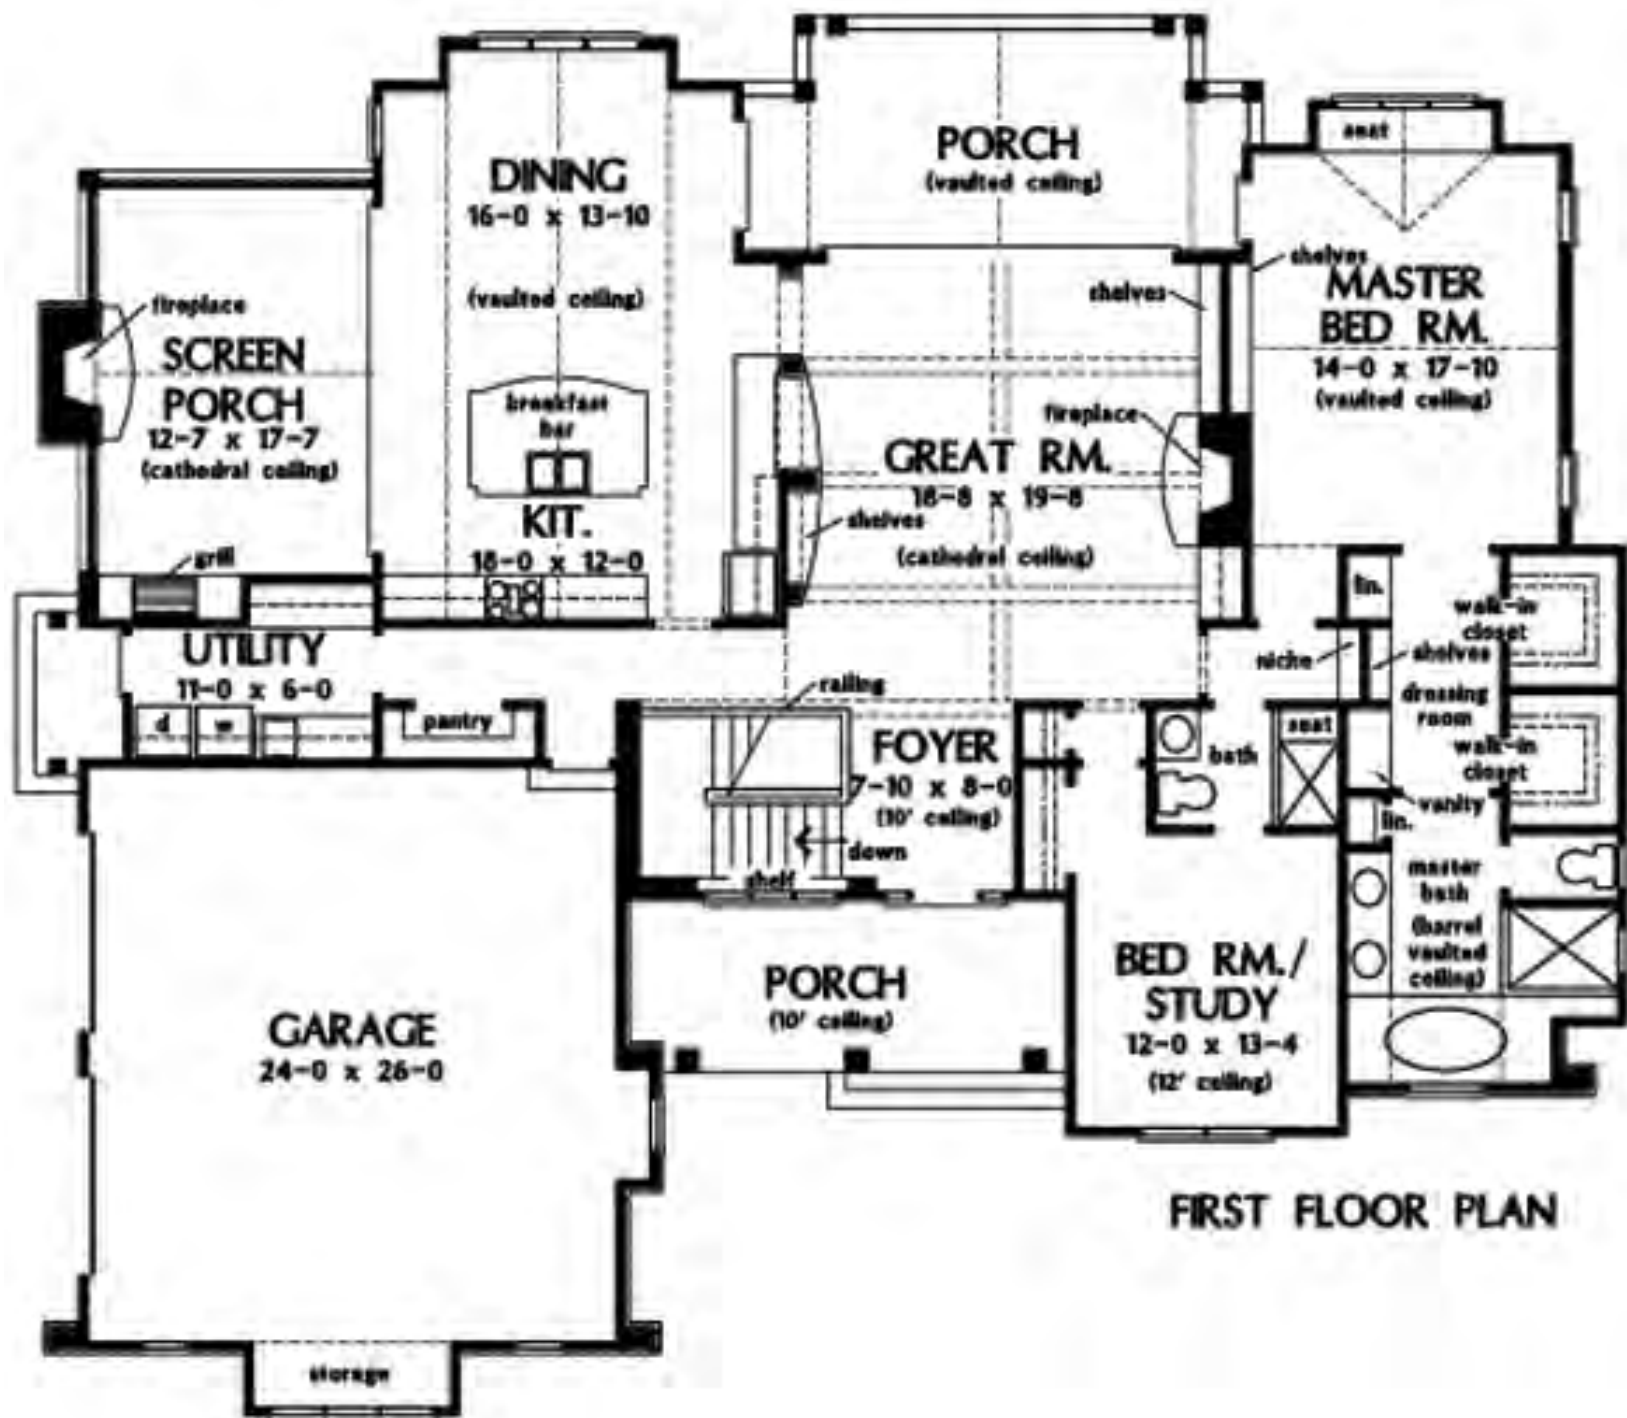

Skyfall

LOT# 17 2683 COPPER COVE OOLTEWAH, TN 37363

4 BEDROOMS

4 BATHROOMS

2 GARAGE BAYS

HOUSE DIMENSIONS:

72'- 11" W x 63'- 7" D

FIRST FLOOR PLAN

BASEMENT FLOOR PLAN