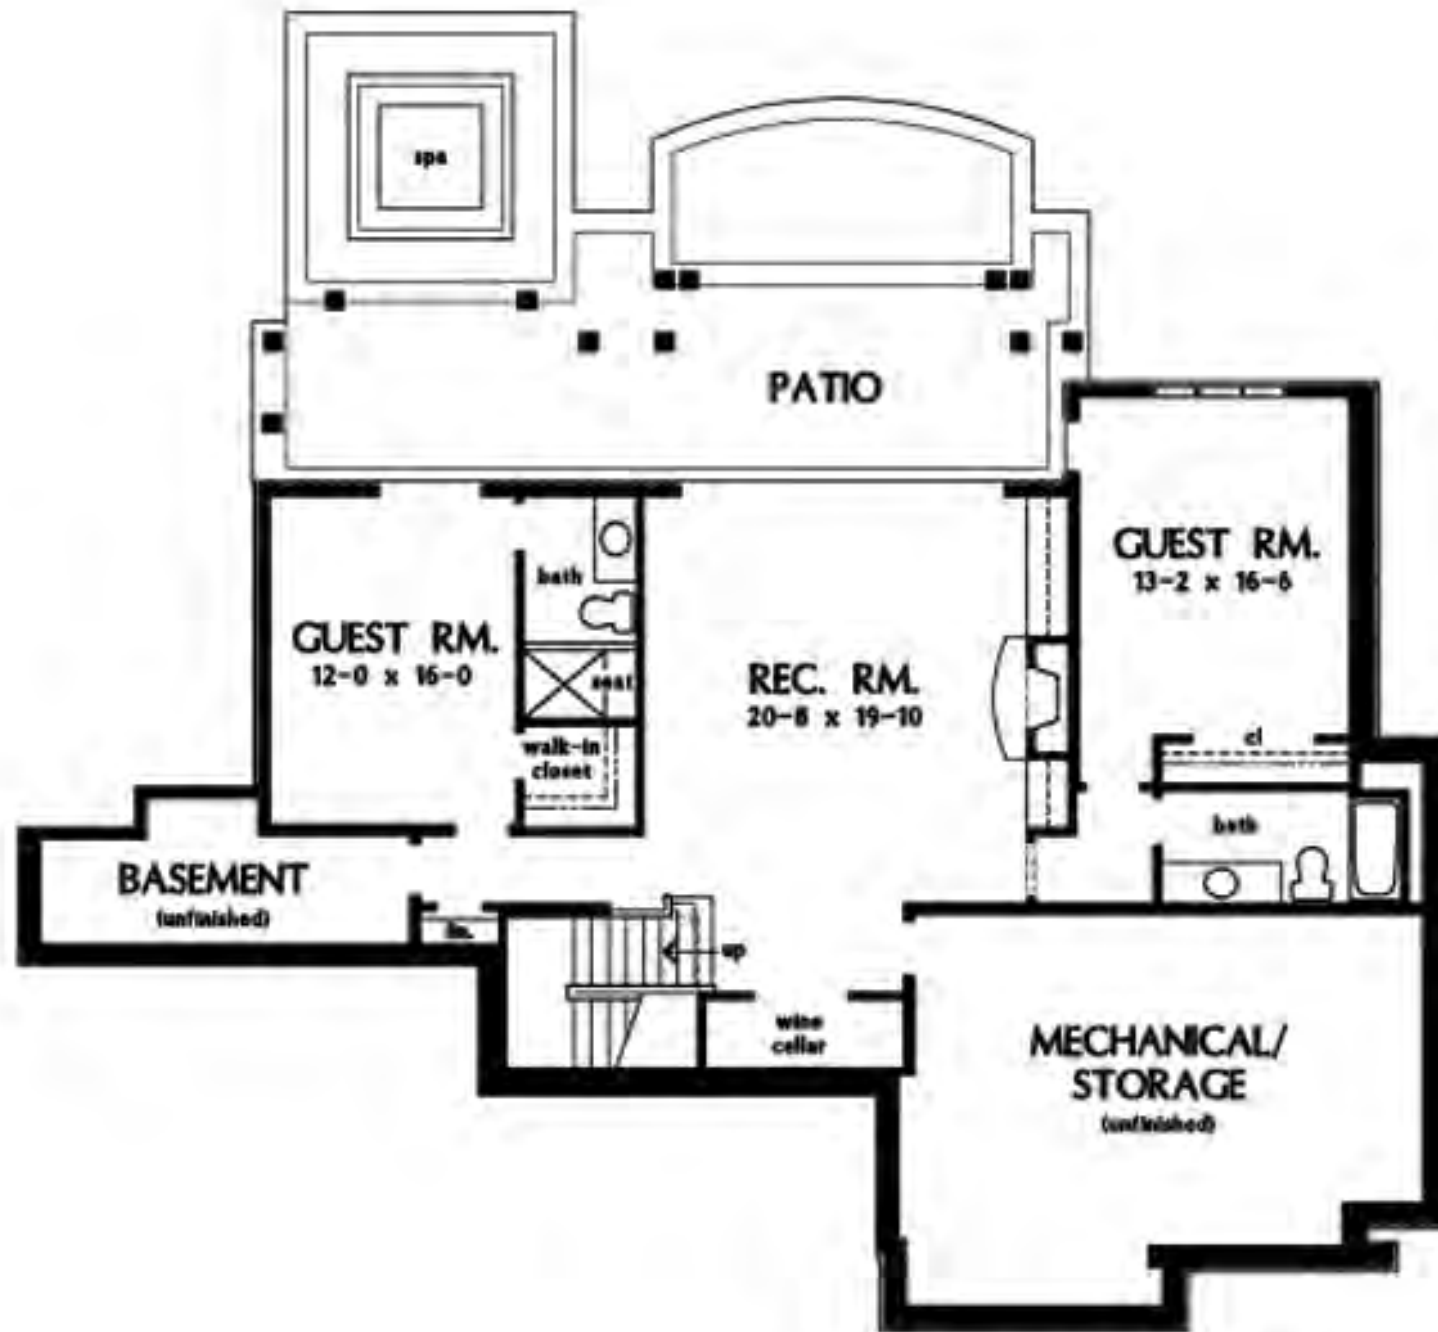

Skyfall

LOT# 17 2683 COPPER COVE OOLTEWAH, TN 37363

4 BEDROOMS

4 BATHROOMS

2 GARAGE BAYS

HOUSE DIMENSIONS:

72'- 11" W x 63'- 7" D

FIRST FLOOR PLAN

BASEMENT FLOOR PLAN