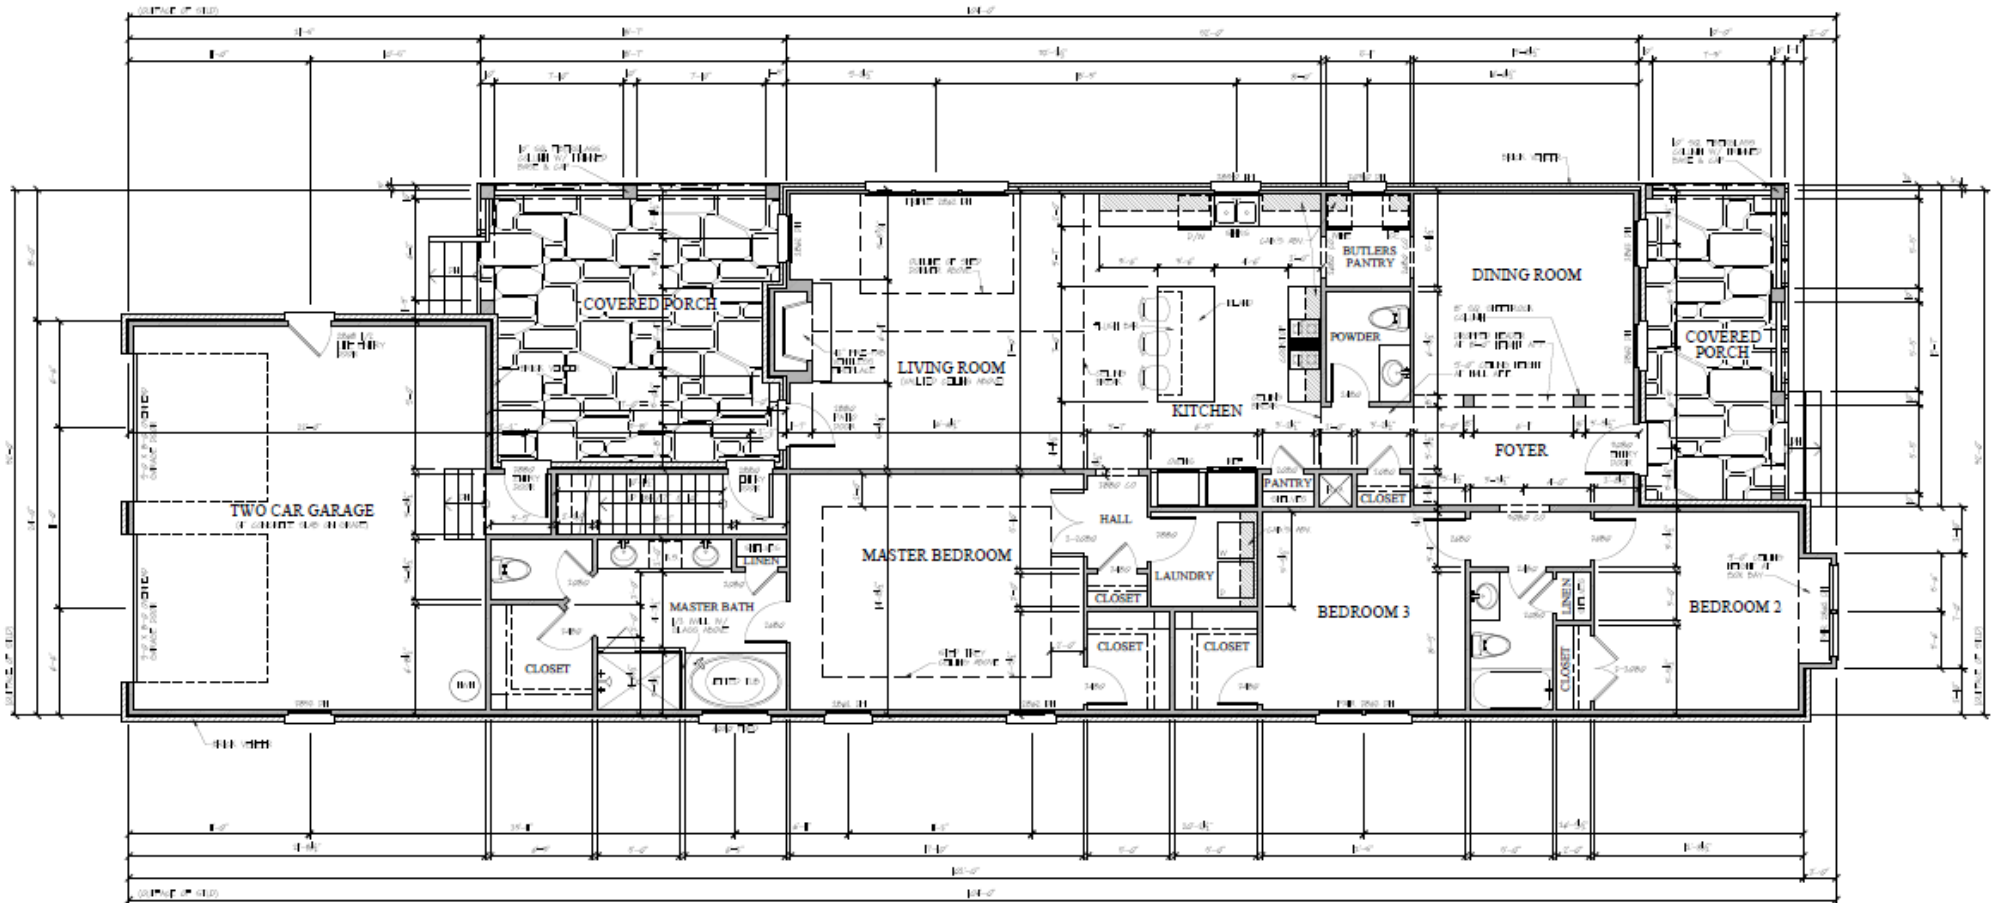

Skyfall

LOT# 13 9245 SKYFALL DRIVE OOLTEWAH, TN 37363

3 BEDROOMS

2.5 BATHROOMS

2 GARAGE BAYS

FRONT ELEVATION
SCALE: 1/4" = 1'-0"

HOUSE DIMENSIONS:

32' 0" x 104' 0"

REAR ELEVATION
 SCALE: 1/4" = 1'-0"

RIGHT ELEVATION
SCALE: 1/4" = 1'-0"

LEFT ELEVATION
SCALE: 1/4" = 1'-0"

MAIN LEVEL PLAN
SCALE 1/4" = 1'-0"