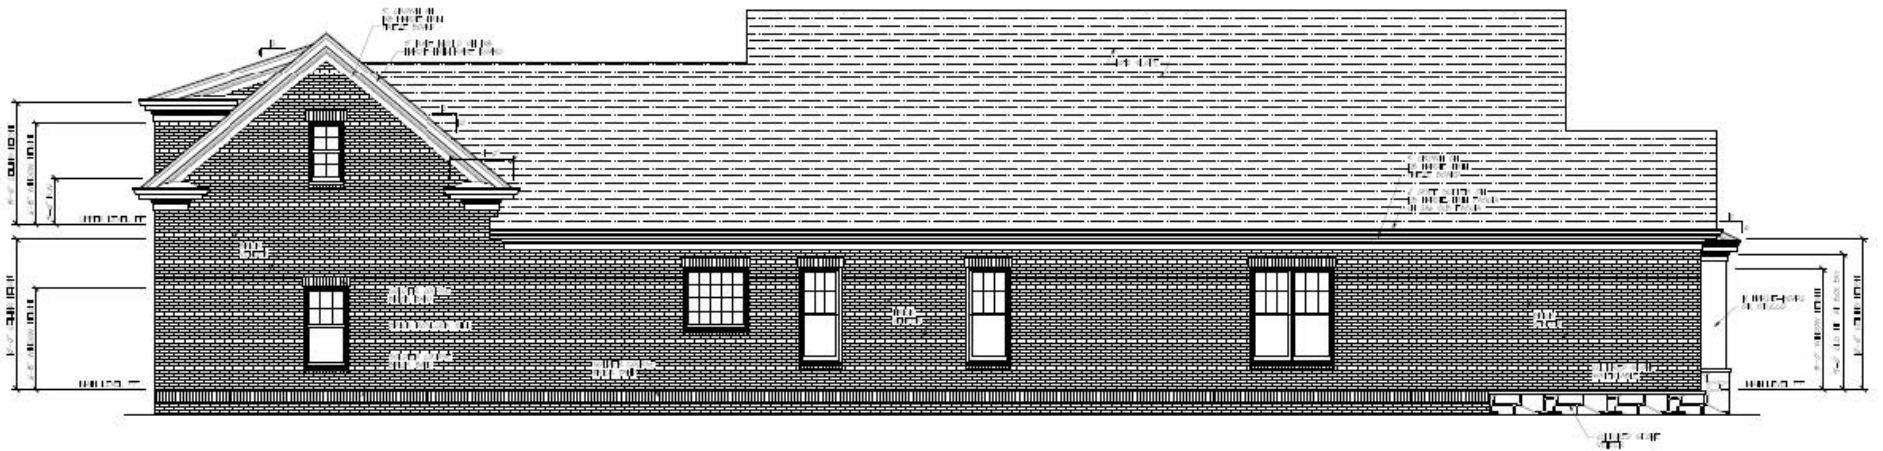

Skyfall

LOT# 13 9245 SKYFALL DRIVE OOLTEWAH, TN 37363

3 BEDROOMS

2.5 BATHROOMS

2 GARAGE BAYS

FRONT ELEVATION
SCALE: 1/4" = 1'-0"

HOUSE DIMENSIONS:

32' 0" x 104' 0"

REAR ELEVATION
 SCALE: 1/4" = 1'-0"

RIGHT ELEVATION
SCALE: 1/4" = 1'-0"

LEFT ELEVATION
SCALE: 1/4" = 1'-0"

MAIN LEVEL PLAN
SCALE 1/4" = 1'-0"