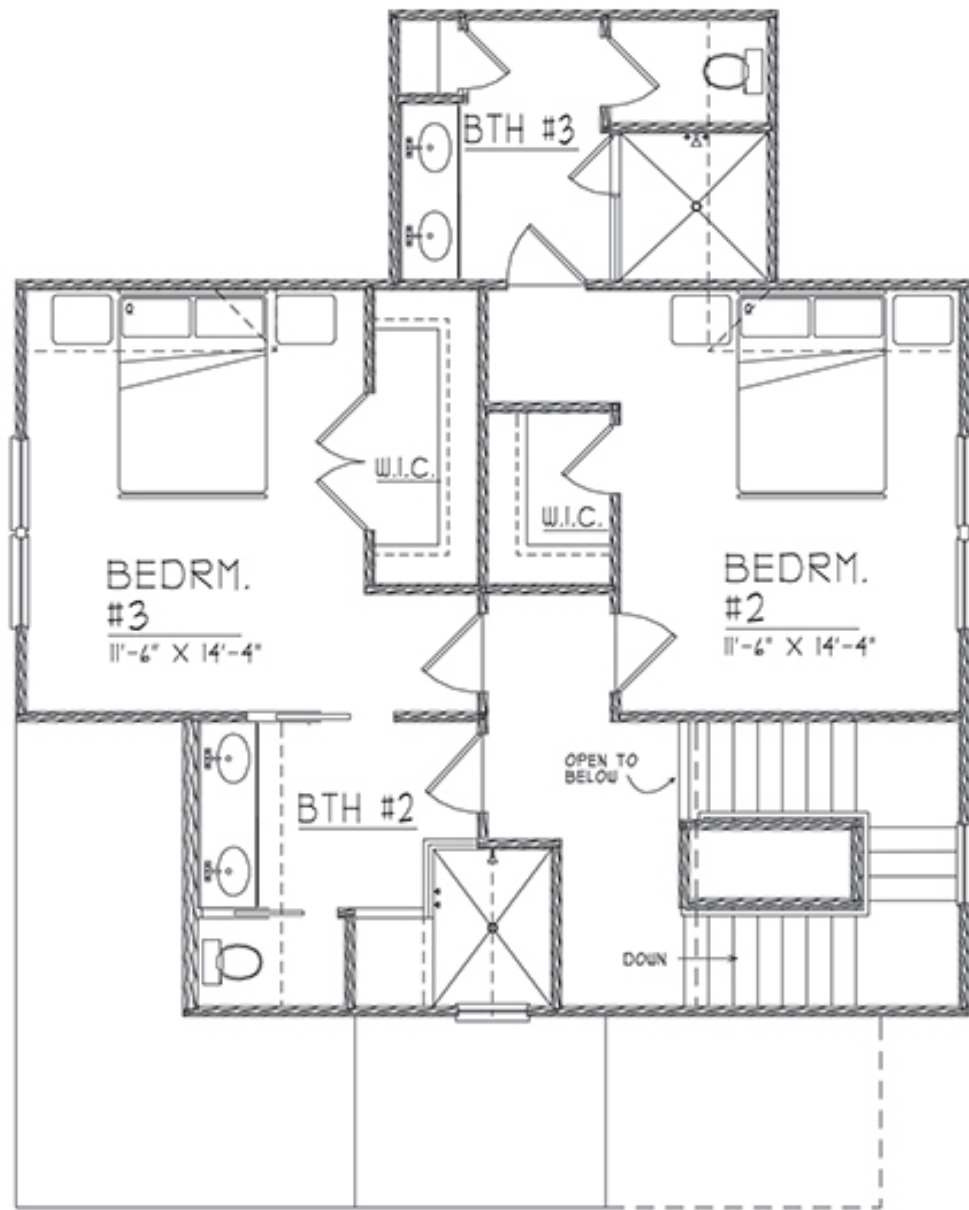

Skyfall

LOT# 1 9293 SKYFALL DRIVE OOLTEWAH, TN 37363

3 BEDROOMS

3.5 BATHROOMS

2 GARAGE BAYS

HOUSE DIMENSIONS:

32' 0" x 62' 0"

FLOOR PLAN

2ND FLOOR PLAN