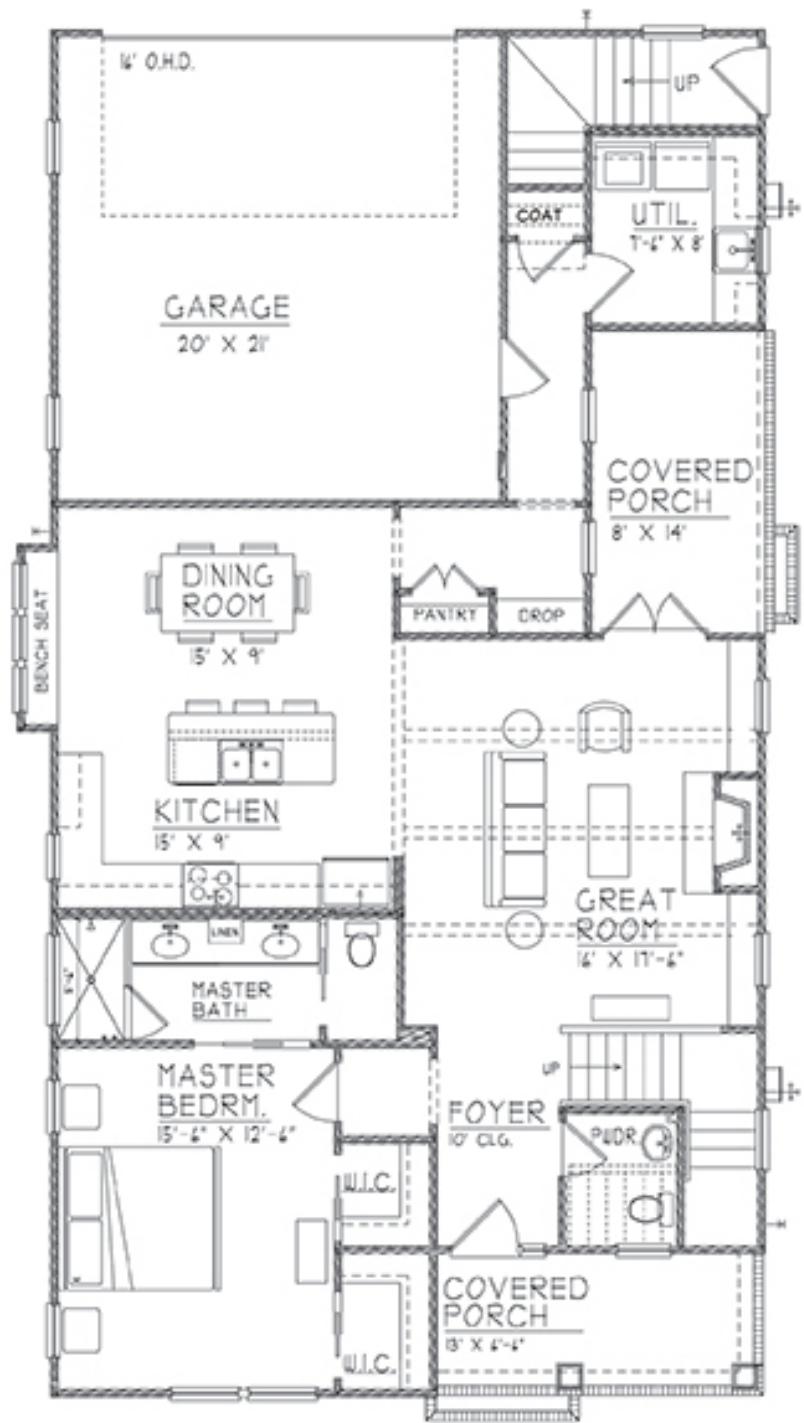

# Skyfall

**LOT# 1 9293 SKYFALL DRIVE OOLTEWAH, TN 37363**

**3 BEDROOMS**

**3.5 BATHROOMS**

**2 GARAGE BAYS**

**HOUSE DIMENSIONS:**

**32' 0" x 62' 0"**

FLOOR PLAN

2ND FLOOR PLAN