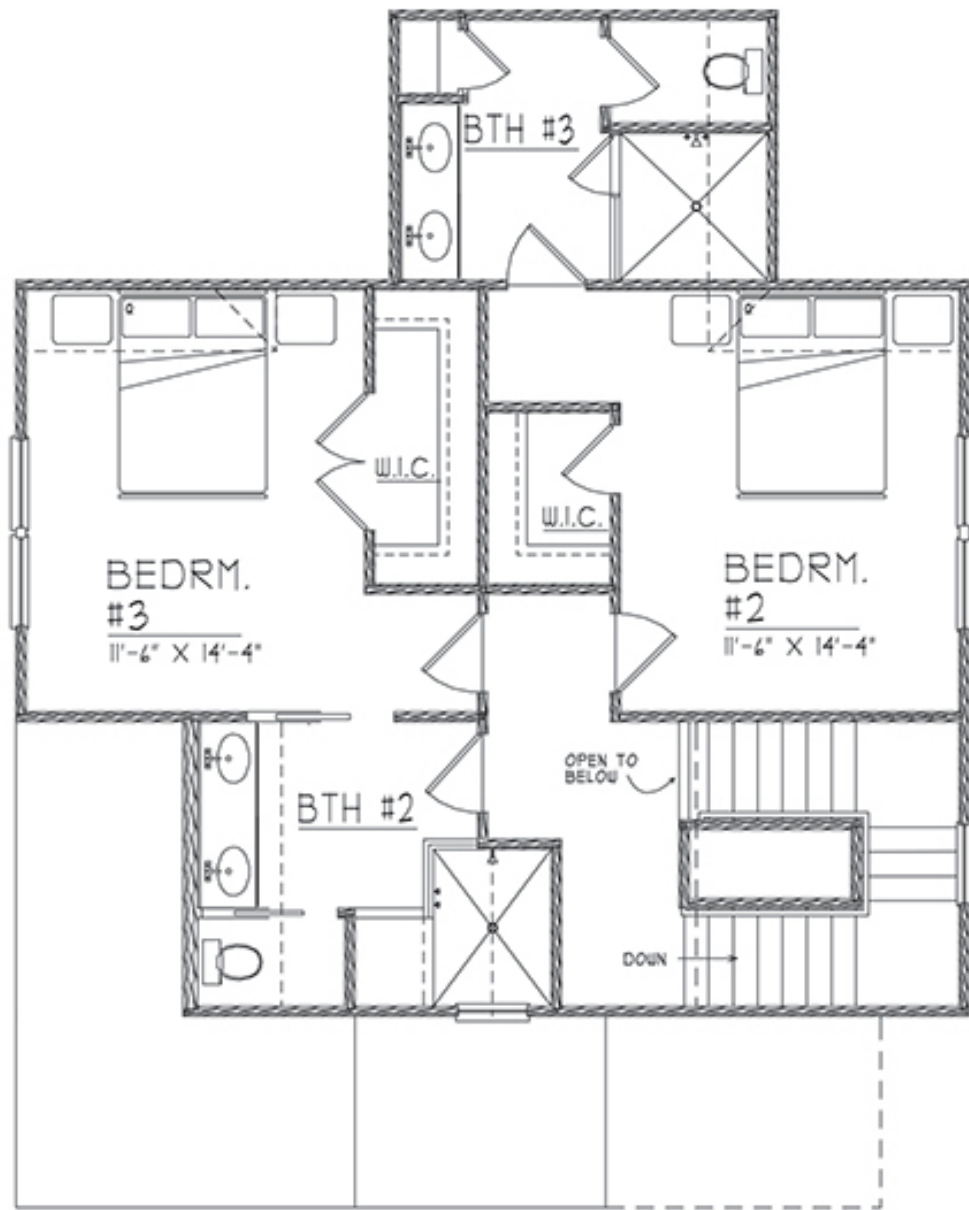

# Skyfall

**LOT# 1 9293 SKYFALL DRIVE OOLTEWAH, TN 37363**

**3 BEDROOMS**

**3.5 BATHROOMS**

**2 GARAGE BAYS**

**HOUSE DIMENSIONS:**

**32' 0" x 62' 0"**

FLOOR PLAN

2ND FLOOR PLAN