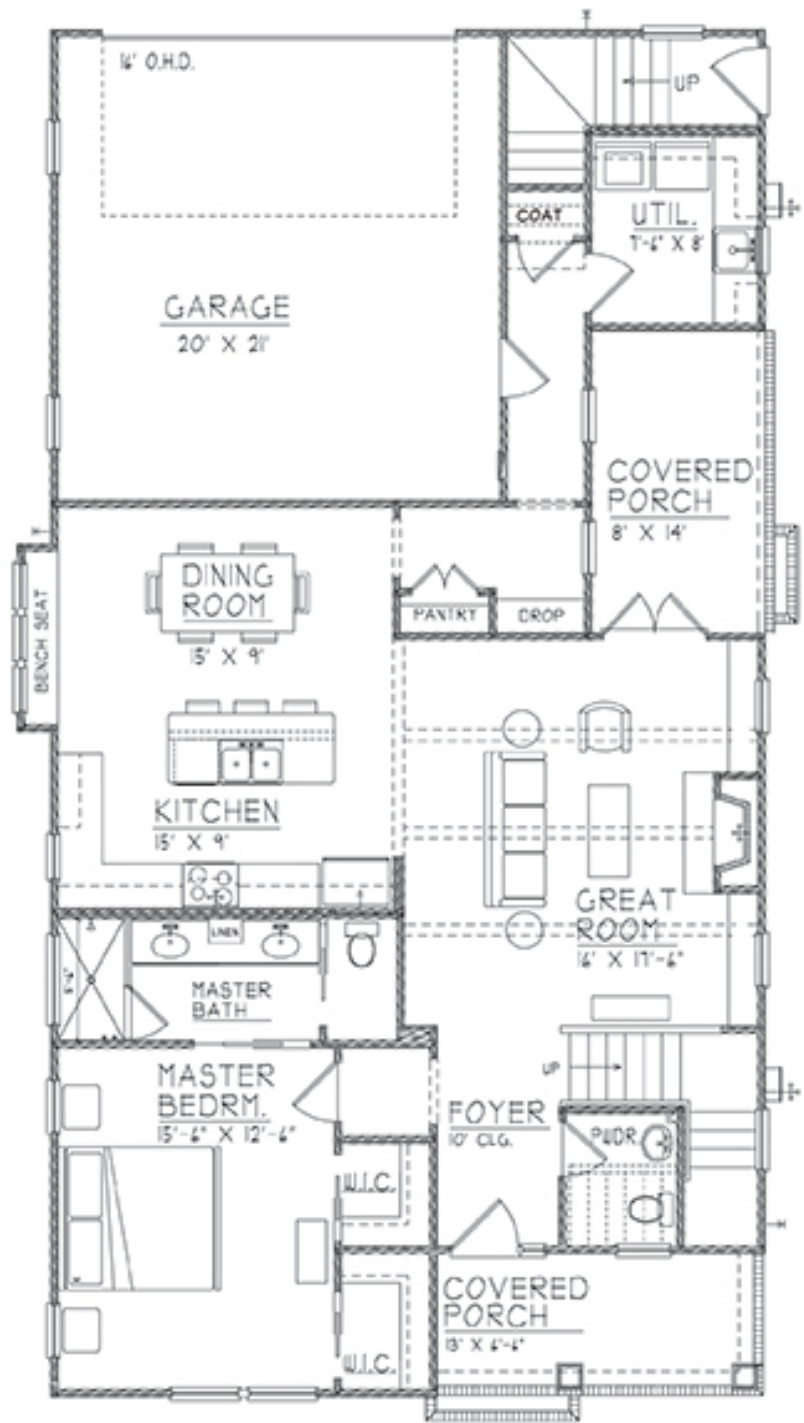

Skyfall

LOT# 1 9293 SKYFALL DRIVE OOLTEWAH, TN 37363

3 BEDROOMS

3.5 BATHROOMS

2 GARAGE BAYS

HOUSE DIMENSIONS:

32' 0" x 62' 0"

FLOOR PLAN

2ND FLOOR PLAN