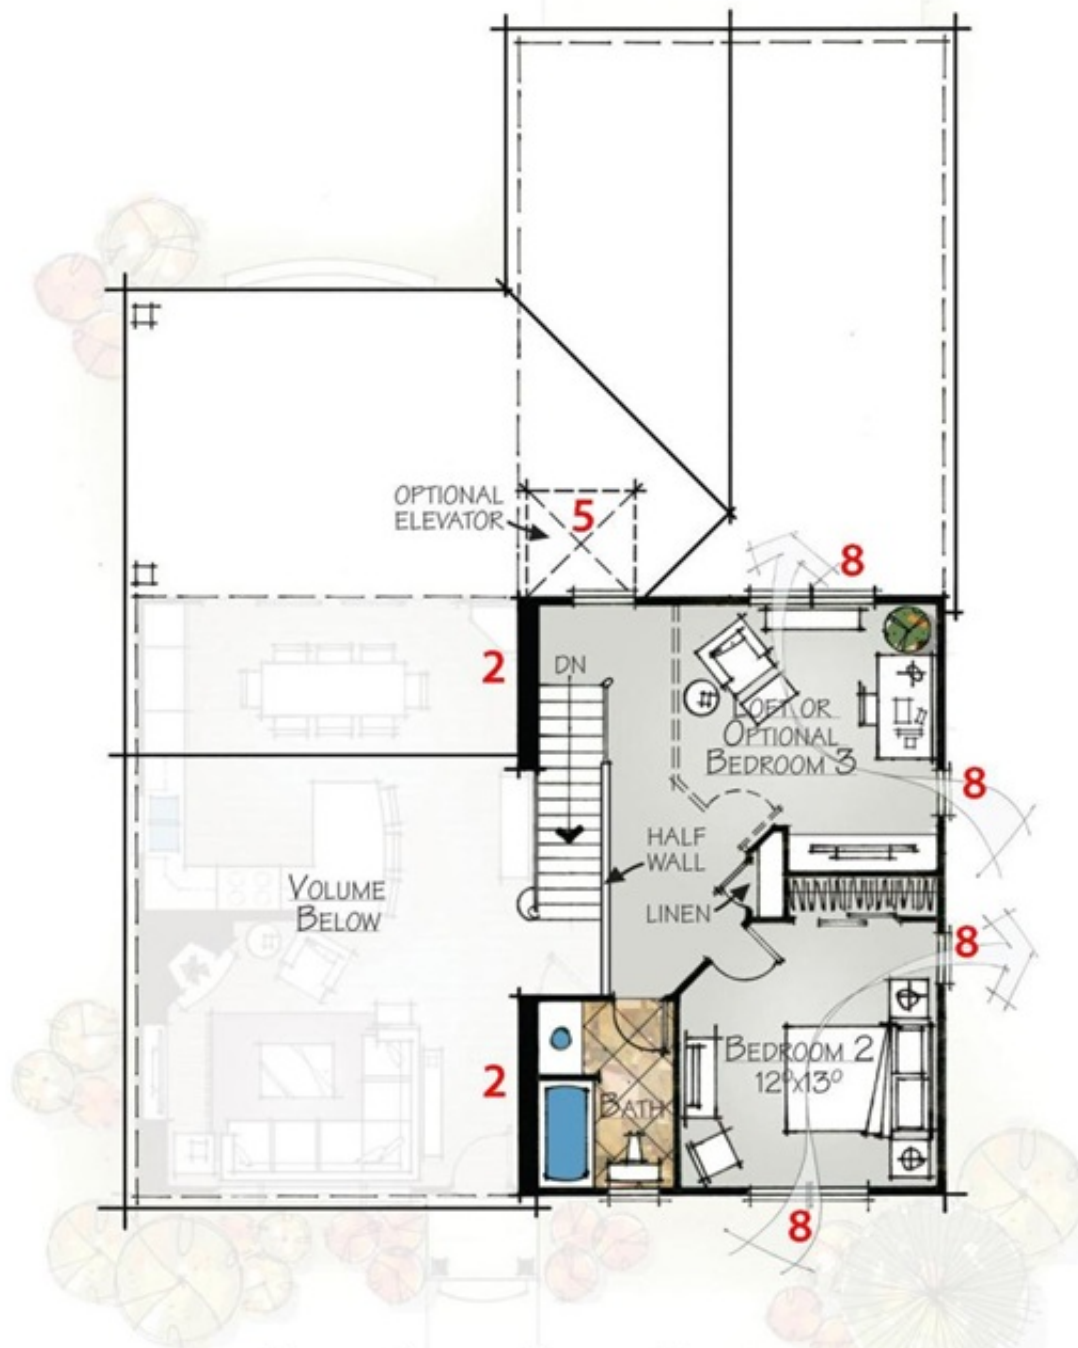

Skyfall

LOT# 35

Sq. Ft. 1769

PRICED AT \$319,999

**9268 SKYFALL DRIVE
OOLTEWAH, TN 37363**

3 BEDROOMS

2.5 BATHROOMS

2 GARAGE BAYS

HOUSE DIMENSIONS:

39' 0" x 54' 0"

MAIN LEVEL FLOOR PLAN

UPPER LEVEL FLOOR PLAN