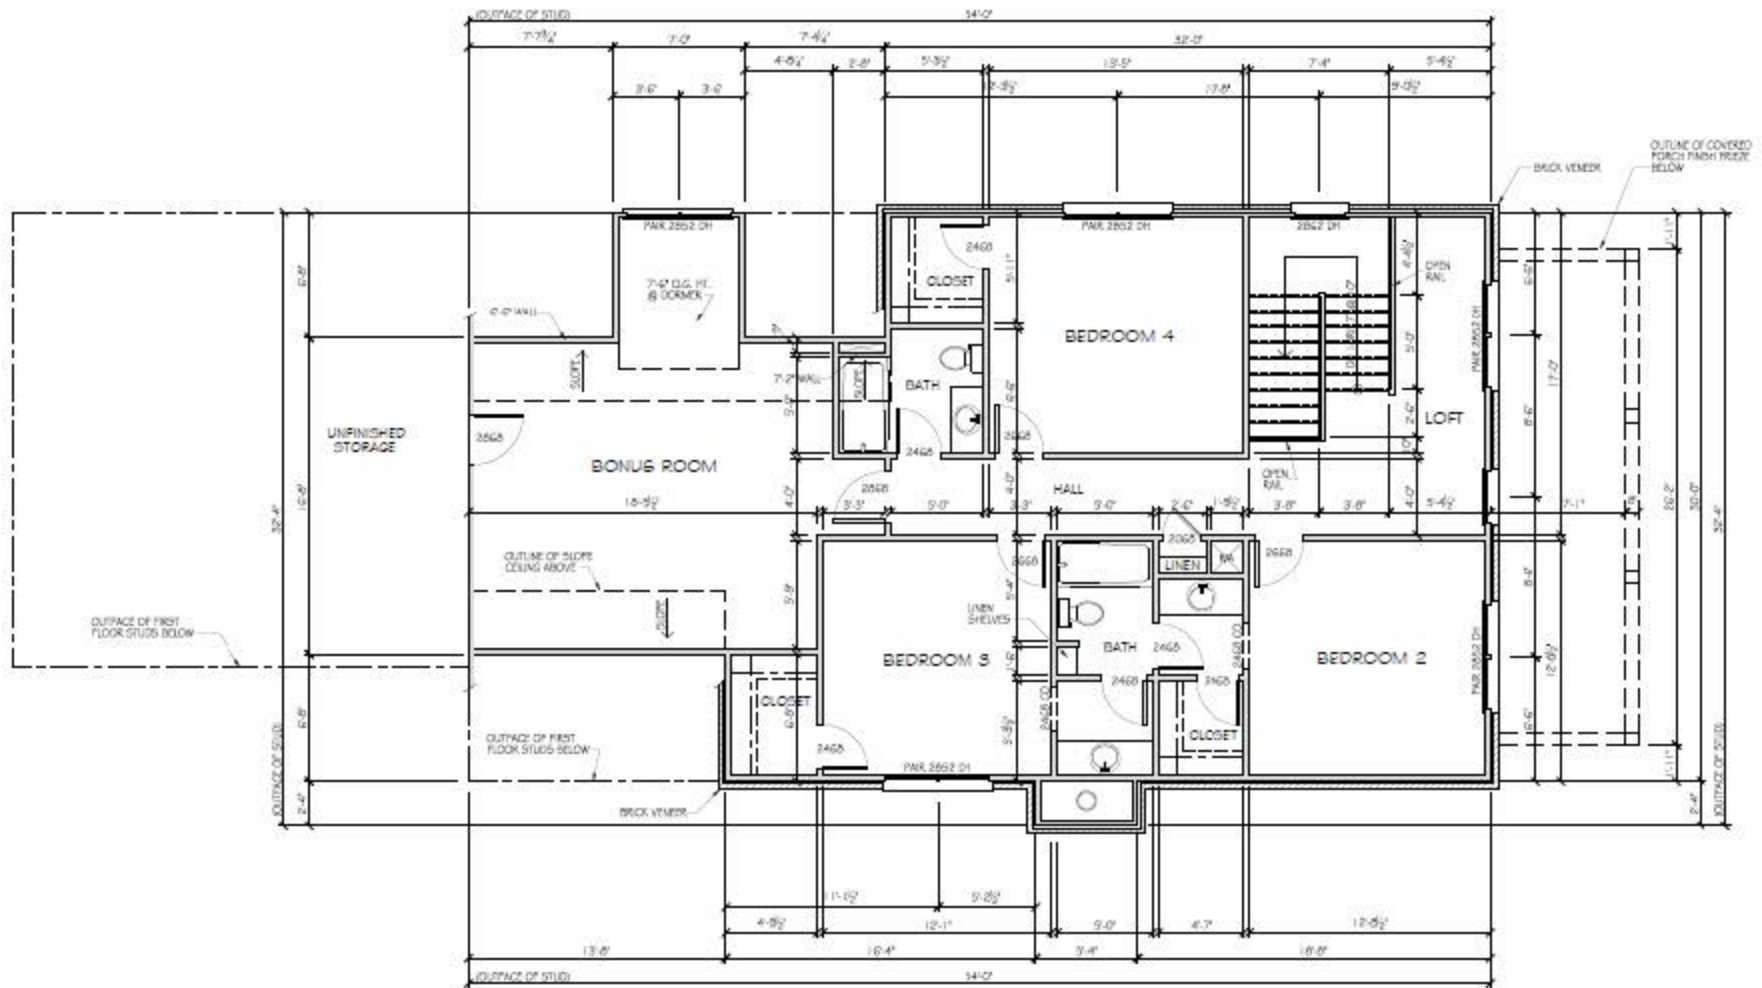

FRONT ELEVATION
SCALE: 1/4" = 1'-0"

HOUSE DIMENSIONS:

32' 0" x 85' 0"

REAR ELEVATION
 SCALE: 1/4" = 1'-0"

LEFT ELEVATION
SCALE: 1/4" = 1'-0"

RIGHT ELEVATION
SCALE: 1/4" = 1'-0"

FIRST FLOOR PLAN

SCALE: 1/4" = 1'-0"

SECOND FLOOR PLAN

SCALE: 1/4" = 1'-0"