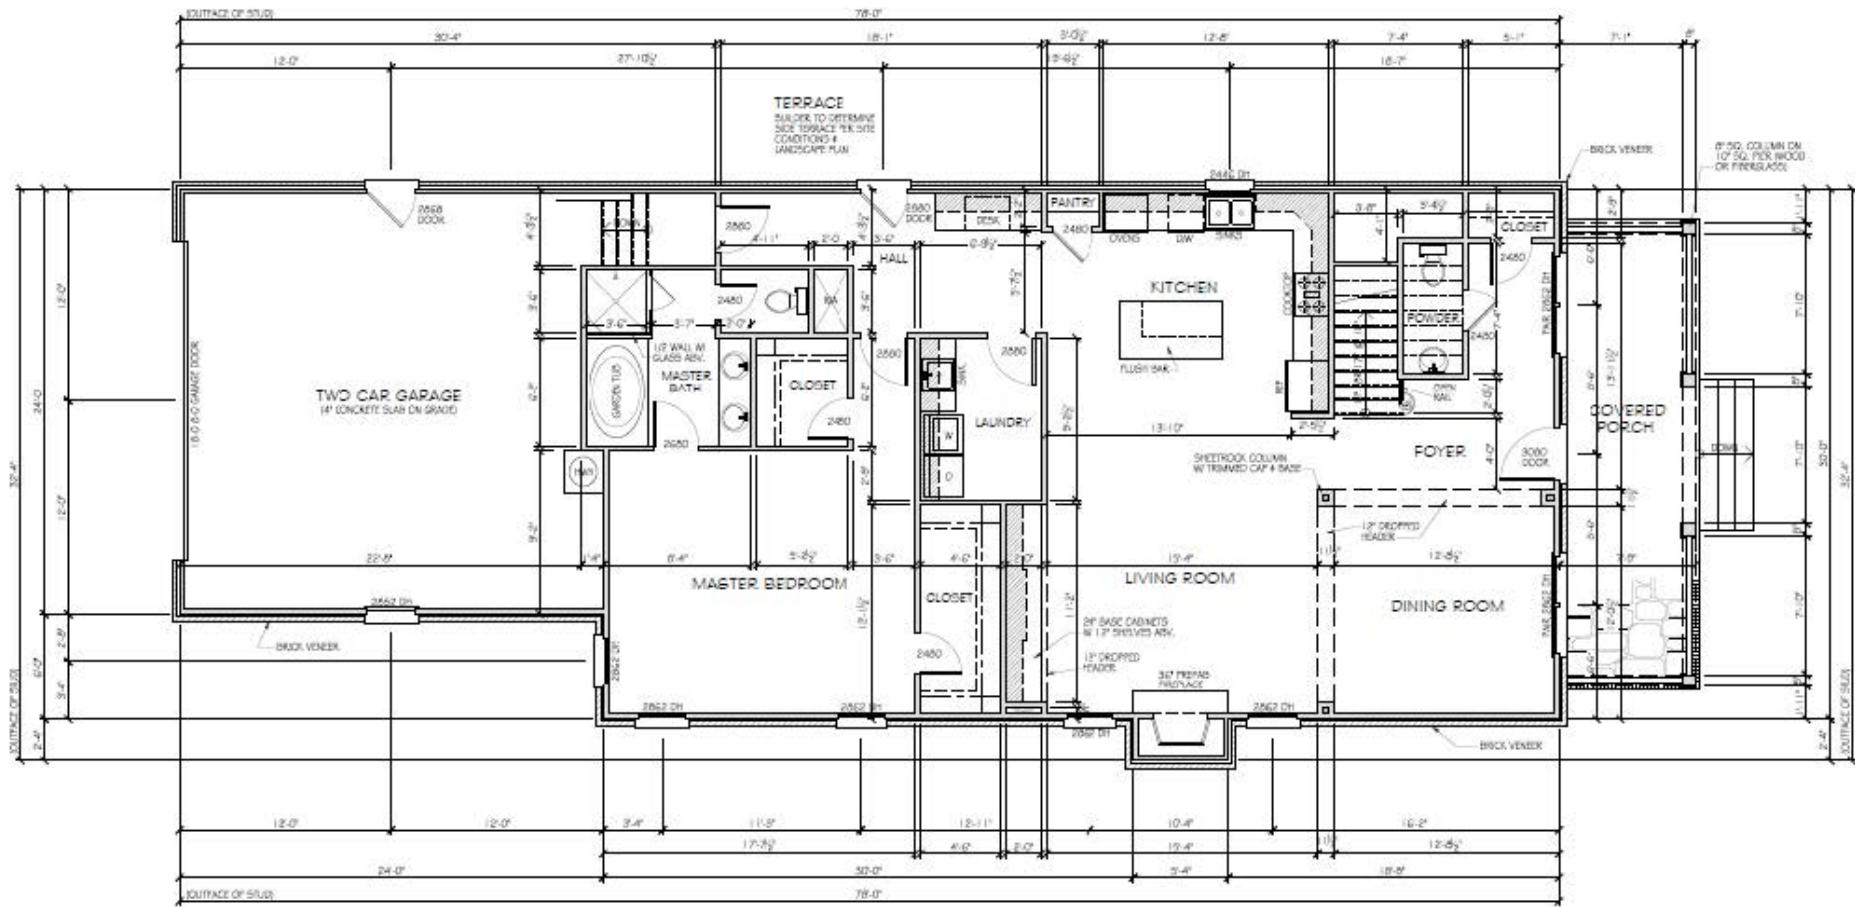

FRONT ELEVATION
SCALE: 1/4" = 1'-0"

HOUSE DIMENSIONS:

32' 0" x 85' 0"

REAR ELEVATION
 SCALE: 1/4" = 1'-0"

LEFT ELEVATION
SCALE: 1/4" = 1'-0"

RIGHT ELEVATION
SCALE: 1/4" = 1'-0"

FIRST FLOOR PLAN

SCALE: 1/4" = 1'-0"

SECOND FLOOR PLAN

SCALE: 1/4" = 1'-0"