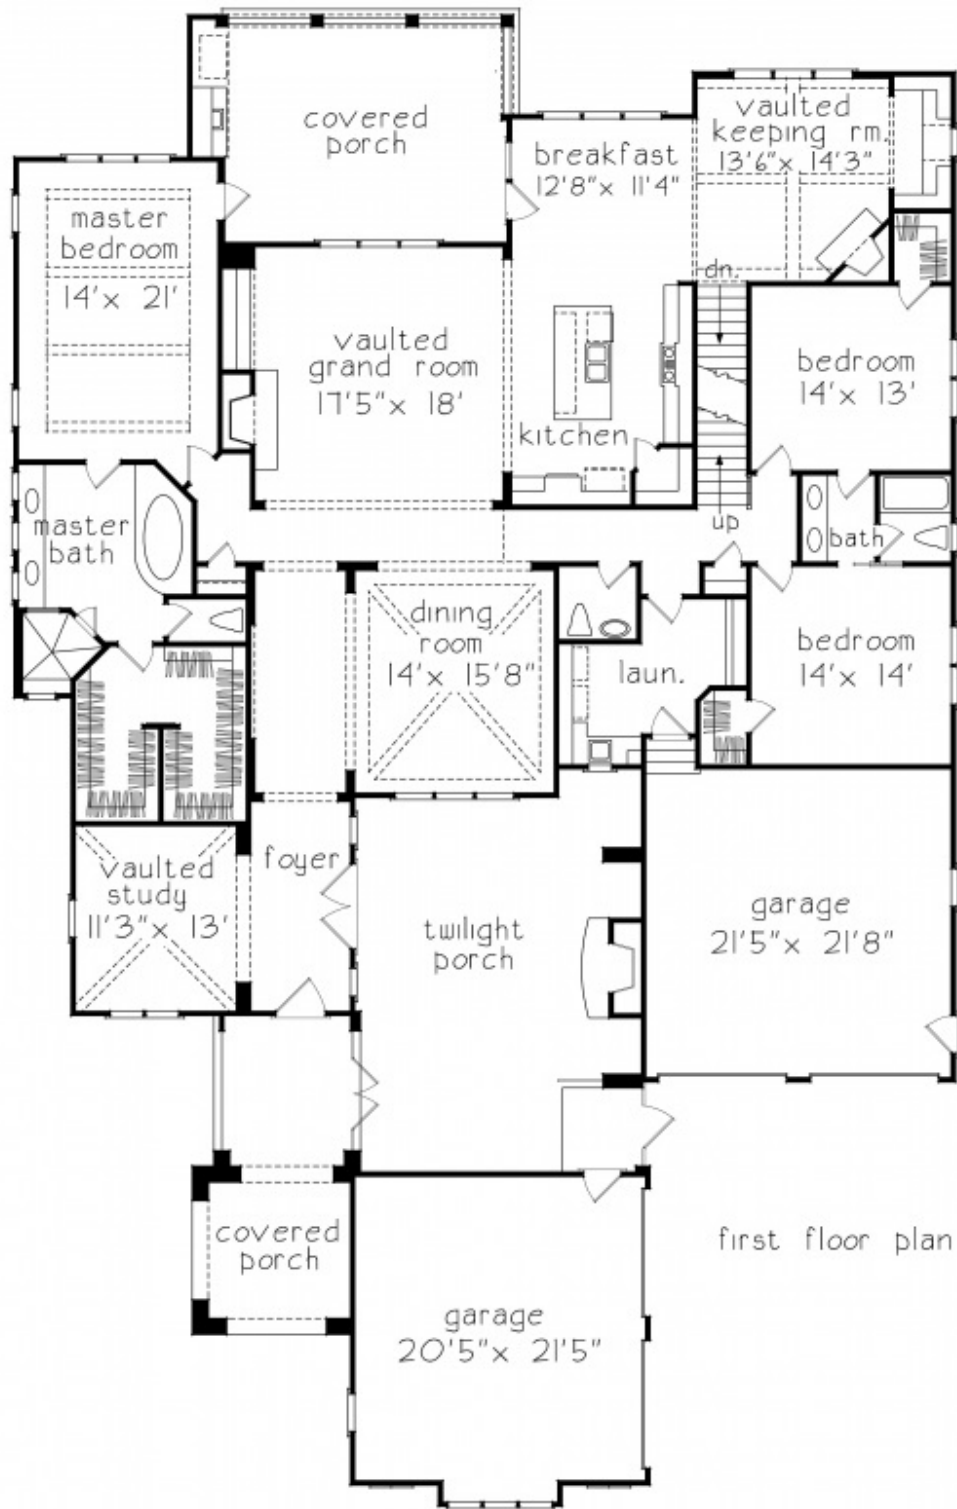

Skyfall

LOT# 26

Sq. Ft. 3213

PRICED AT \$ 518,096

**9234 SKYFALL DRIVE
OOLTEWAH, TN 37363**

3 BEDROOMS

2.5 BATHROOMS

4 GARAGE BAYS

HOUSE DIMENSIONS:

66' 0" x 104' 0"

first floor plan