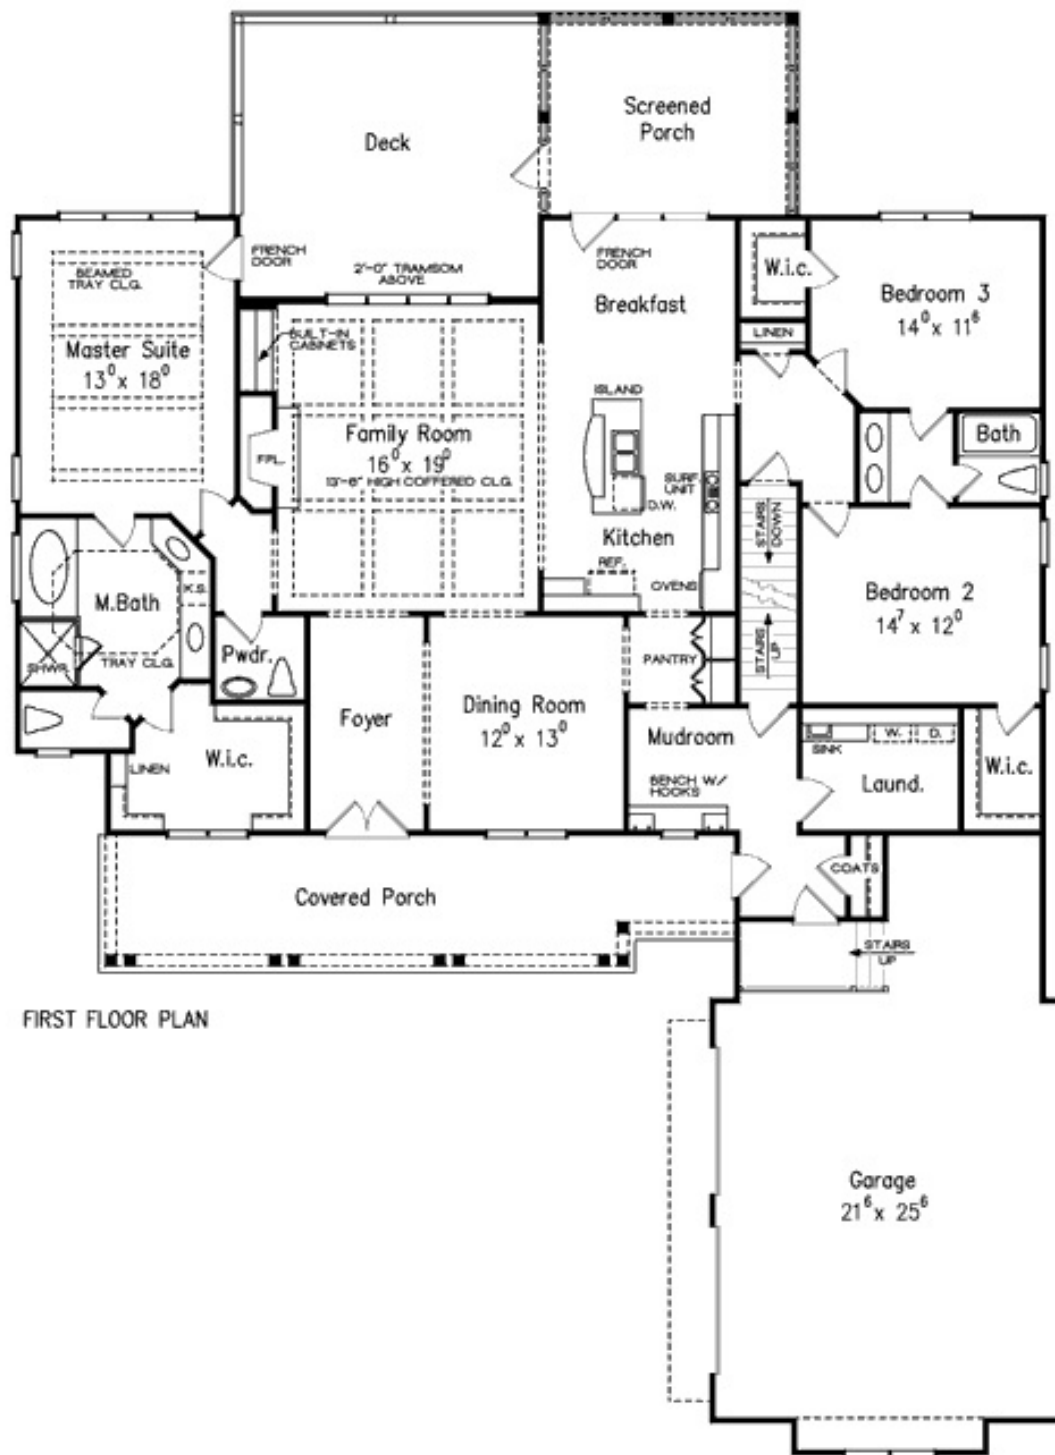

Skyfall

LOT# 19

3233 SQ. FT.

PRICED AT \$490,175

2691 COPPER COVE

OOLTEWAH, TN 37363

5 BEDROOMS

3 FULL BATHS

2 GARAGE BAYS

2 HALF BATHS

HOUSE DIMENSIONS:

64' 0" W x 86' 6" D

FIRST FLOOR PLAN

LOWER LEVEL PLAN