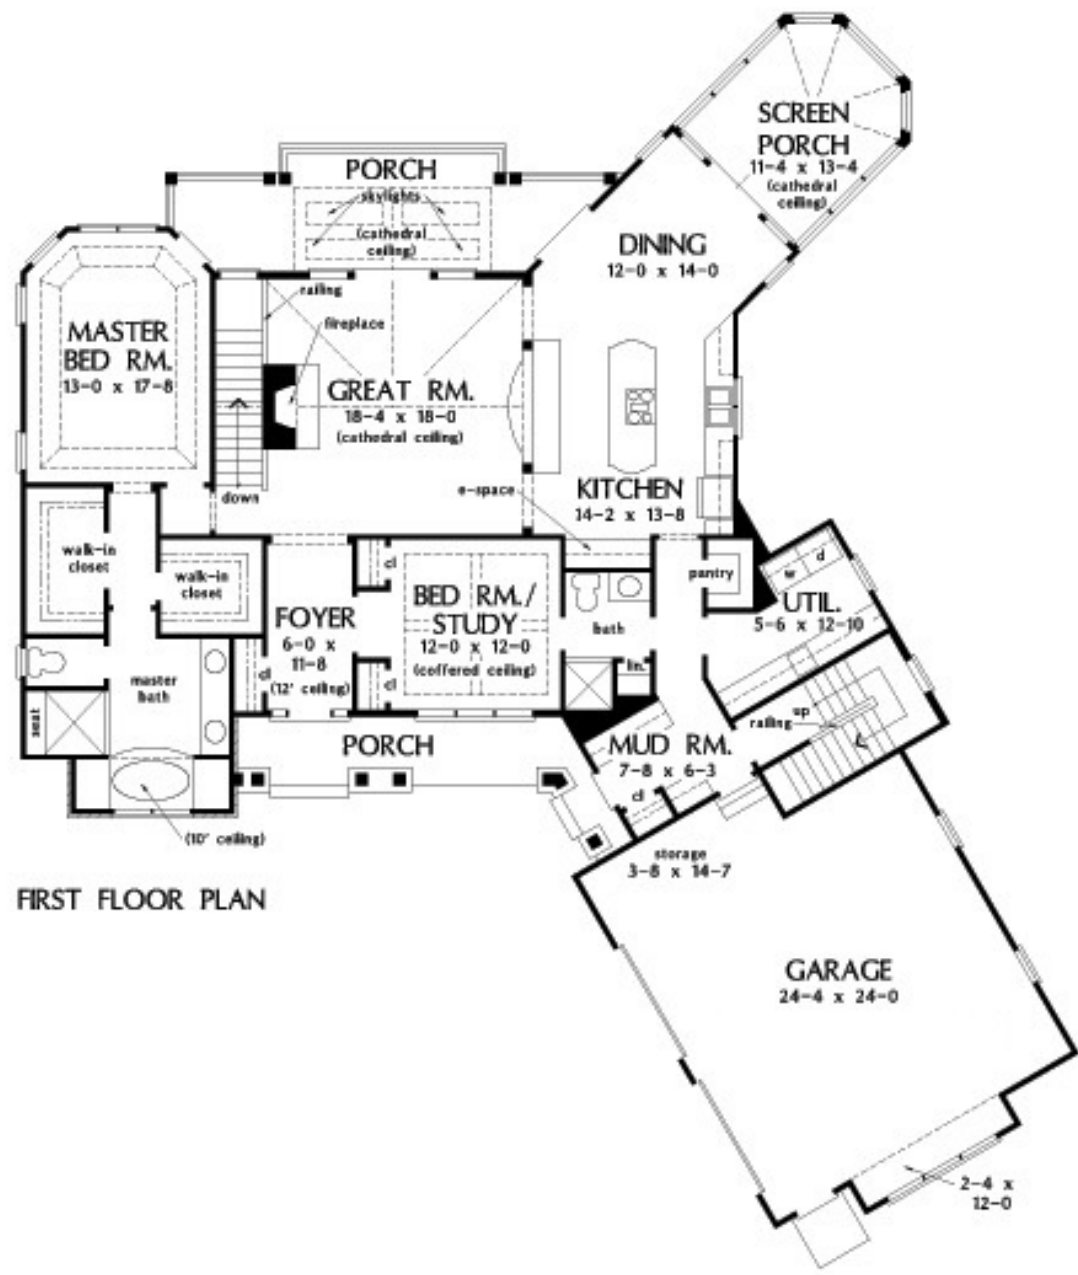

Skyfall

LOT# 18

3196 SQ. FT.

PRICED AT \$479,950

**2687 COPPER COVE
OOLTEWAH, TN 37363**

4 BEDROOMS

4 BATHROOMS

2 GARAGE BAYS

HOUSE DIMENSIONS:

74' 6" W x 85' 6" D

FIRST FLOOR PLAN

BASEMENT FLOOR PLAN