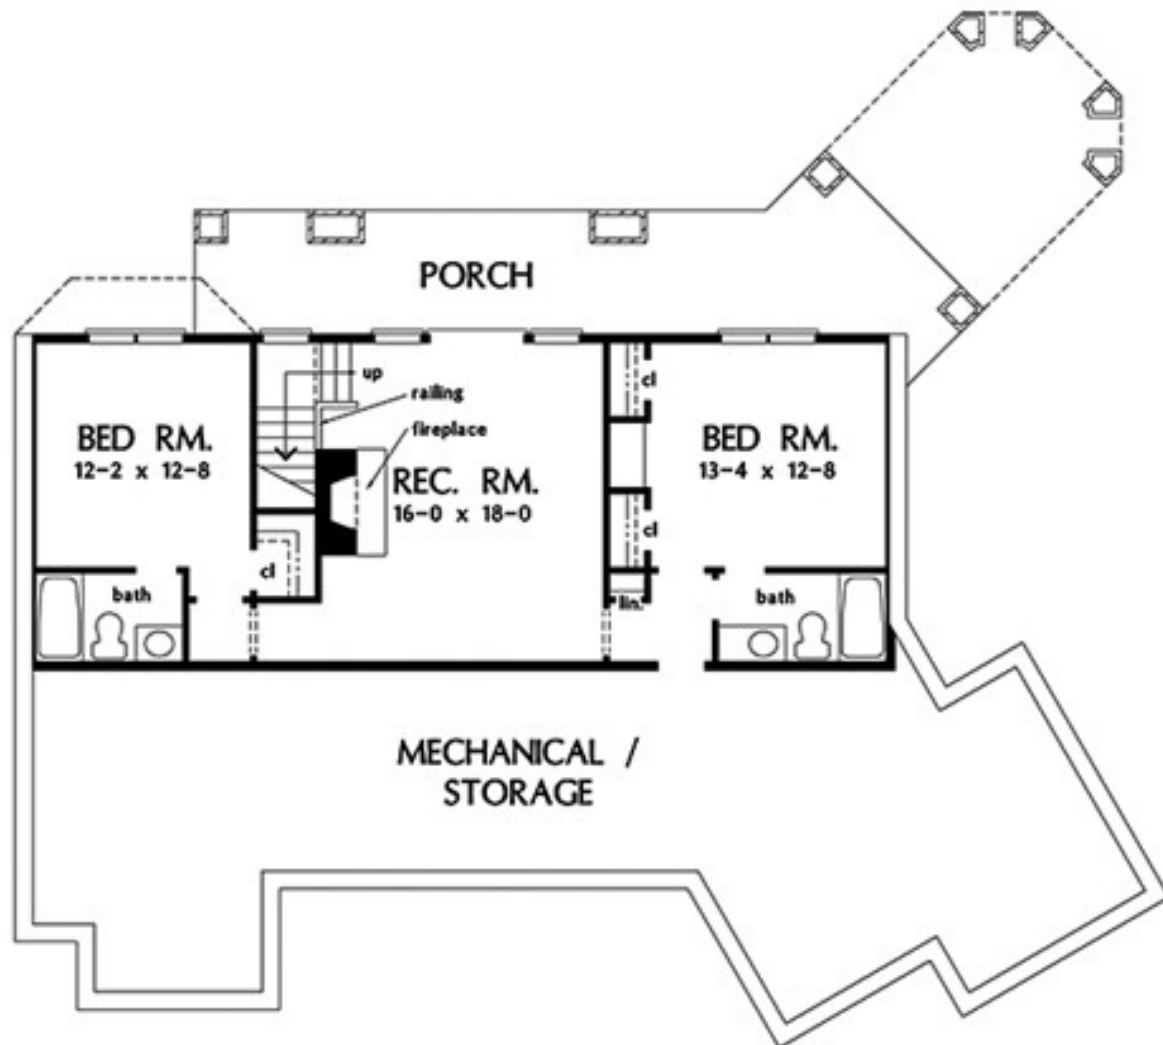

Skyfall

LOT# 18

3196 SQ. FT.

PRICED AT \$479,950

**2687 COPPER COVE
OOLTEWAH, TN 37363**

4 BEDROOMS

4 BATHROOMS

2 GARAGE BAYS

HOUSE DIMENSIONS:

74' 6" W x 85' 6" D

FIRST FLOOR PLAN

BASEMENT FLOOR PLAN