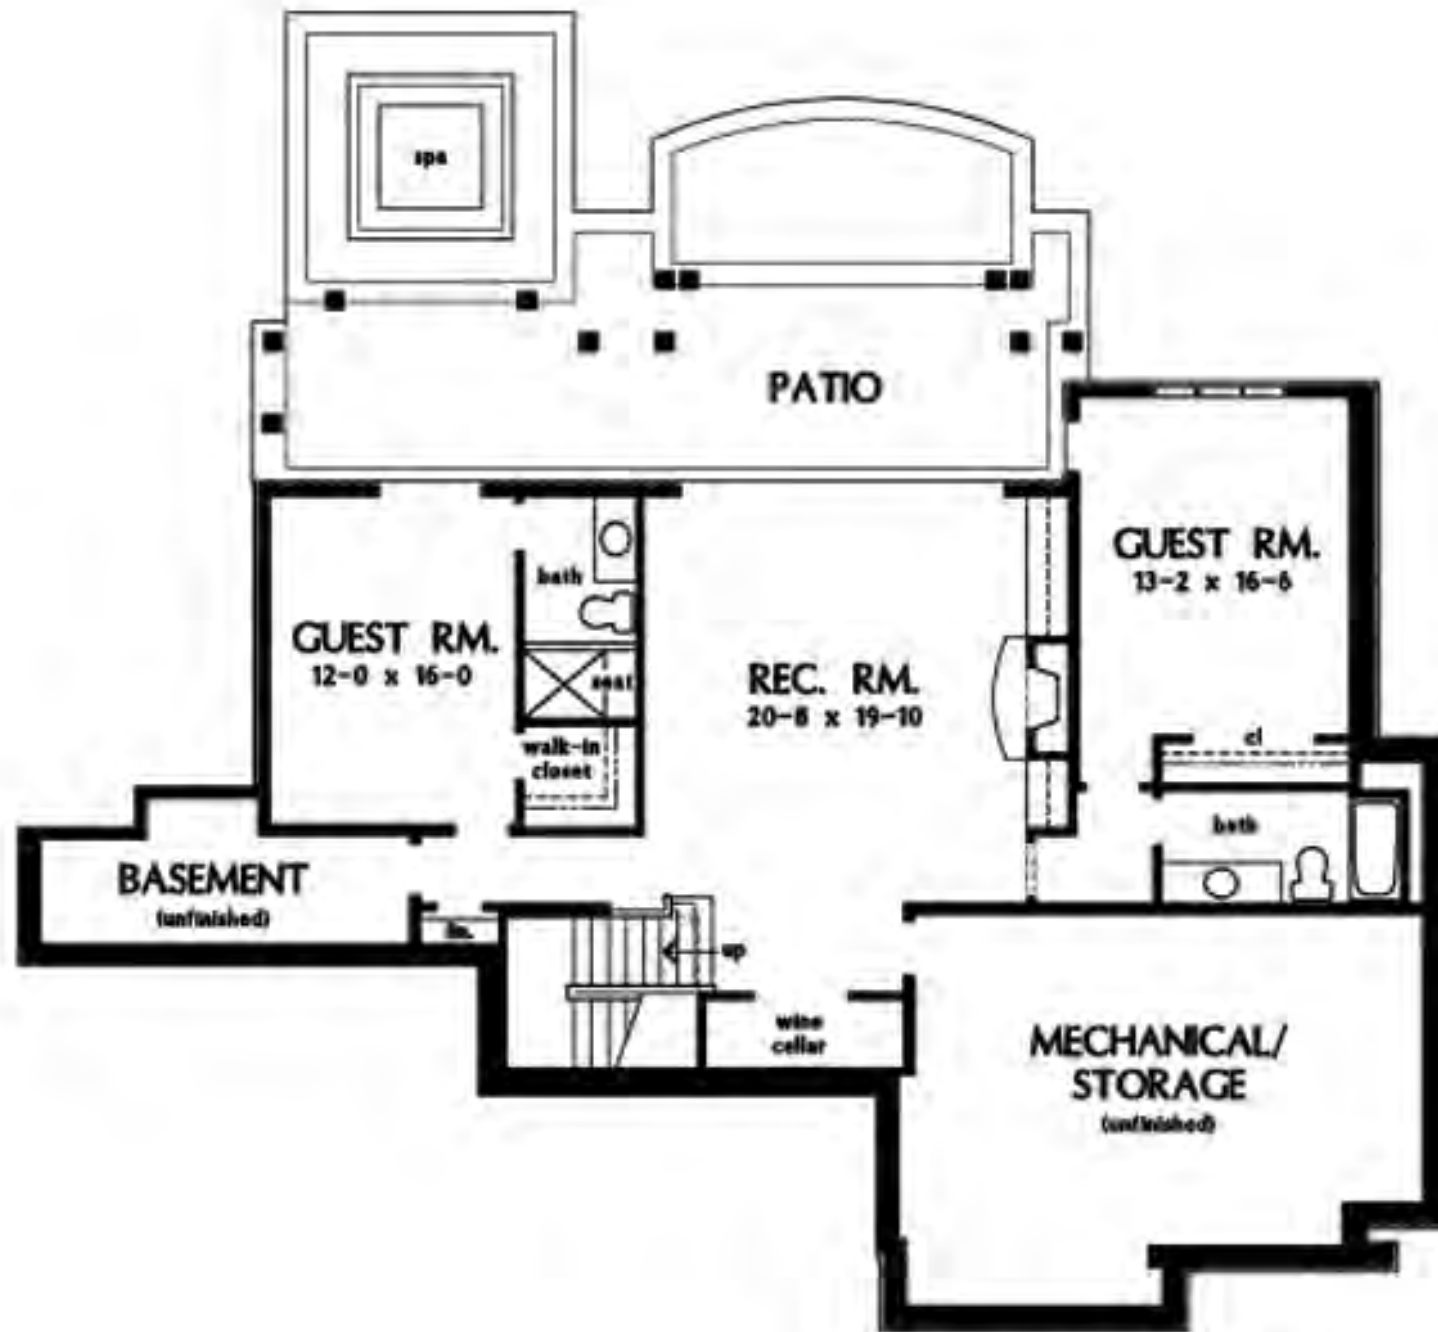

**2 GARAGE BAYS**

**HOUSE DIMENSIONS:**

**72'-11" W x 63'-7" D**

FIRST FLOOR PLAN

**BASEMENT FLOOR PLAN**