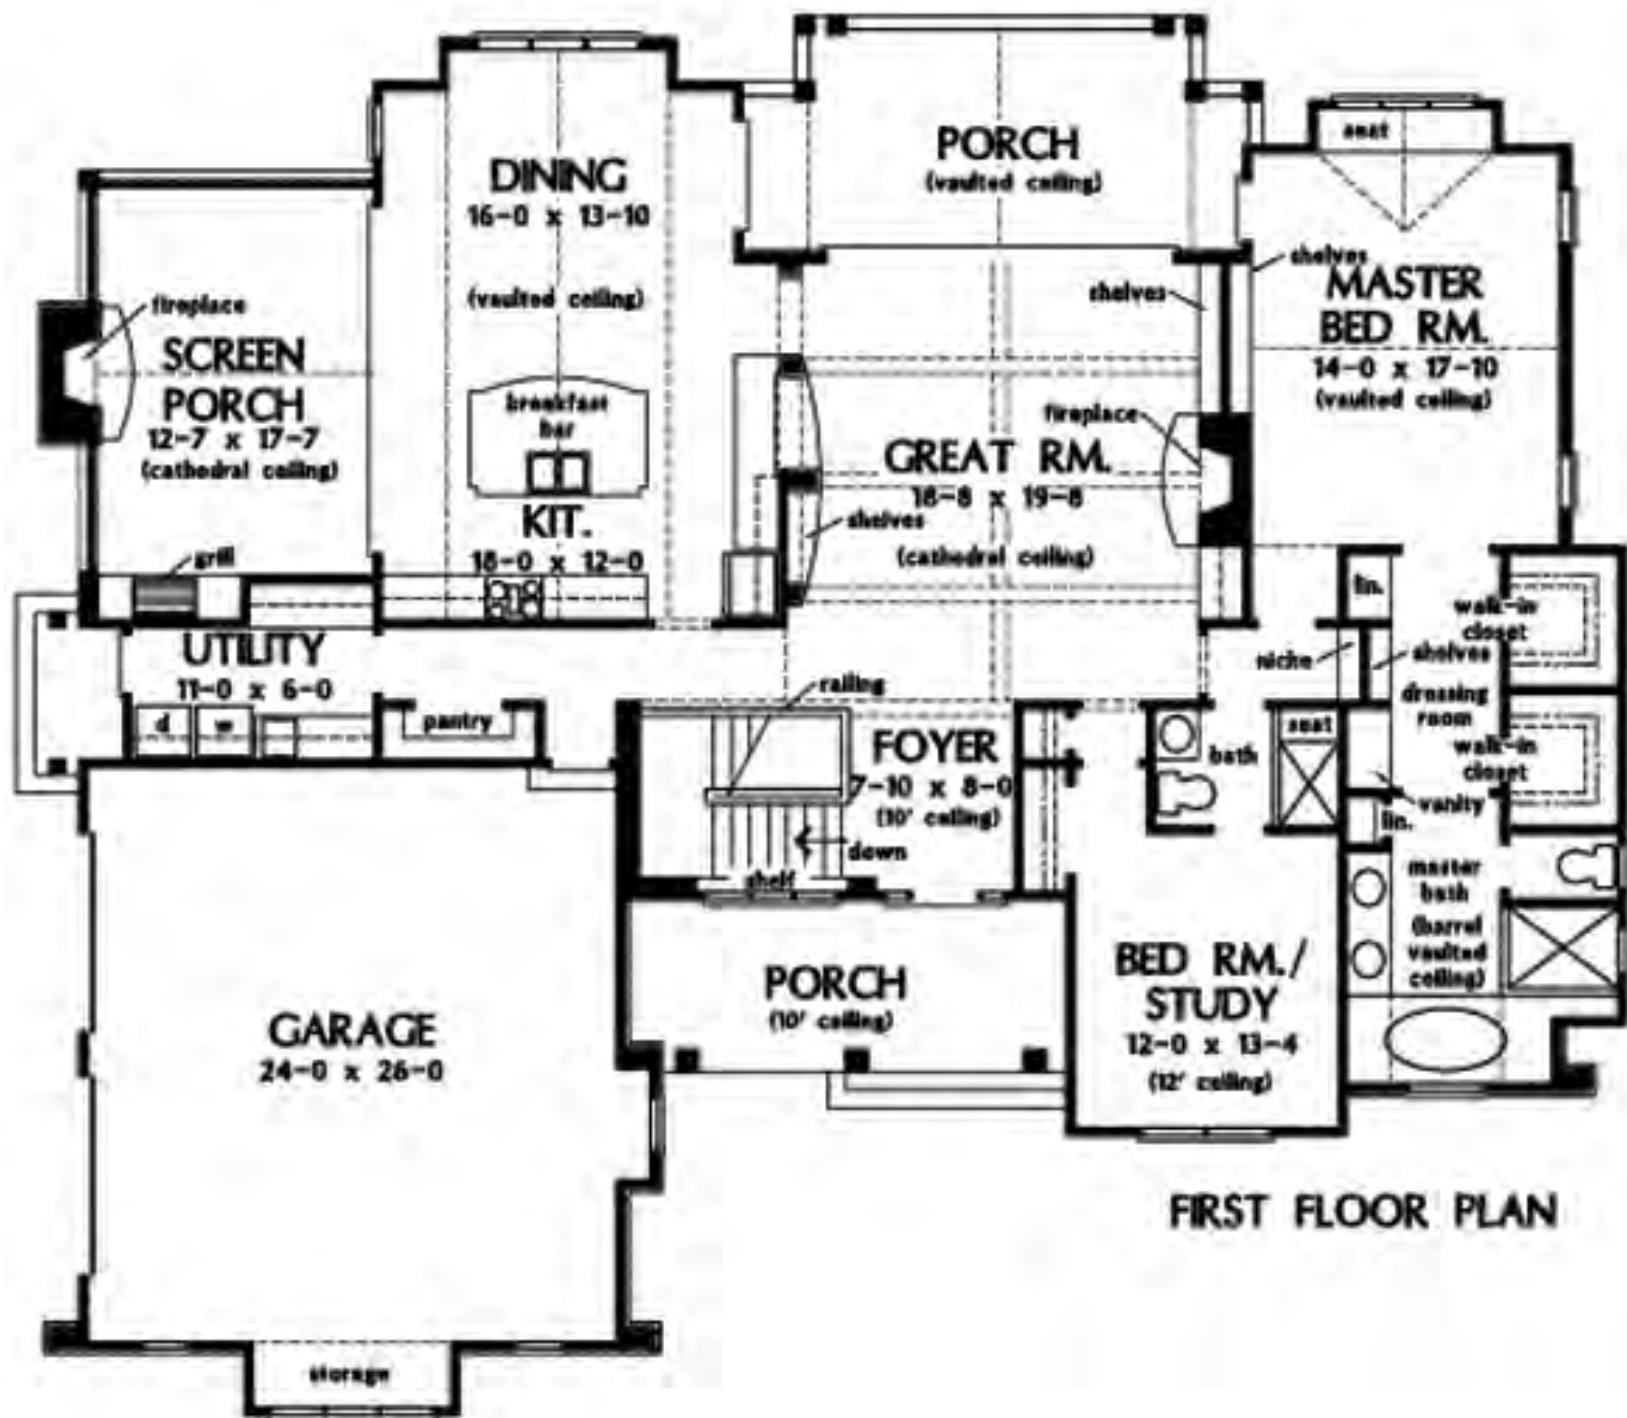

# Skyfall

**LOT# 17**

**3327 SQ. FT.**

**PRICED AT \$486,975**

**2683 COPPER COVE**

**OOLTEWAH, TN 37363**

**4 BEDROOMS**

**4 BATHROOMS**

**2 GARAGE BAYS**

**HOUSE DIMENSIONS:**

**72'-11" W x 63'-7" D**

FIRST FLOOR PLAN

**BASEMENT FLOOR PLAN**