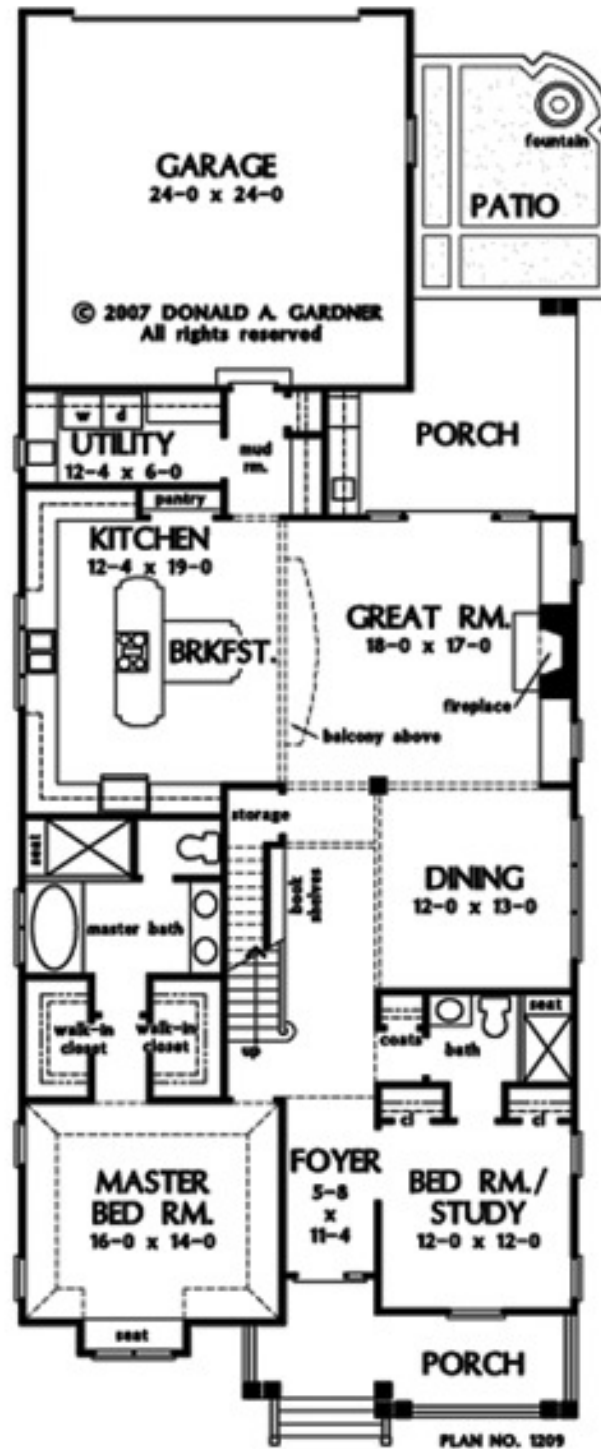

Skyfall

LOT# 8

SQ. FT. 2672

PRICED AT \$450,900

**9265 SKYFALL DRIVE
OOLTEWAH, TN 37363**

4 BEDROOMS

4 BATHROOMS

2 GARAGE BAYS

HOUSE DIMENSIONS:

34' 0" x 57' 0"

FIRST FLOOR PLAN

PLAN NO. 1209

SECOND FLOOR PLAN