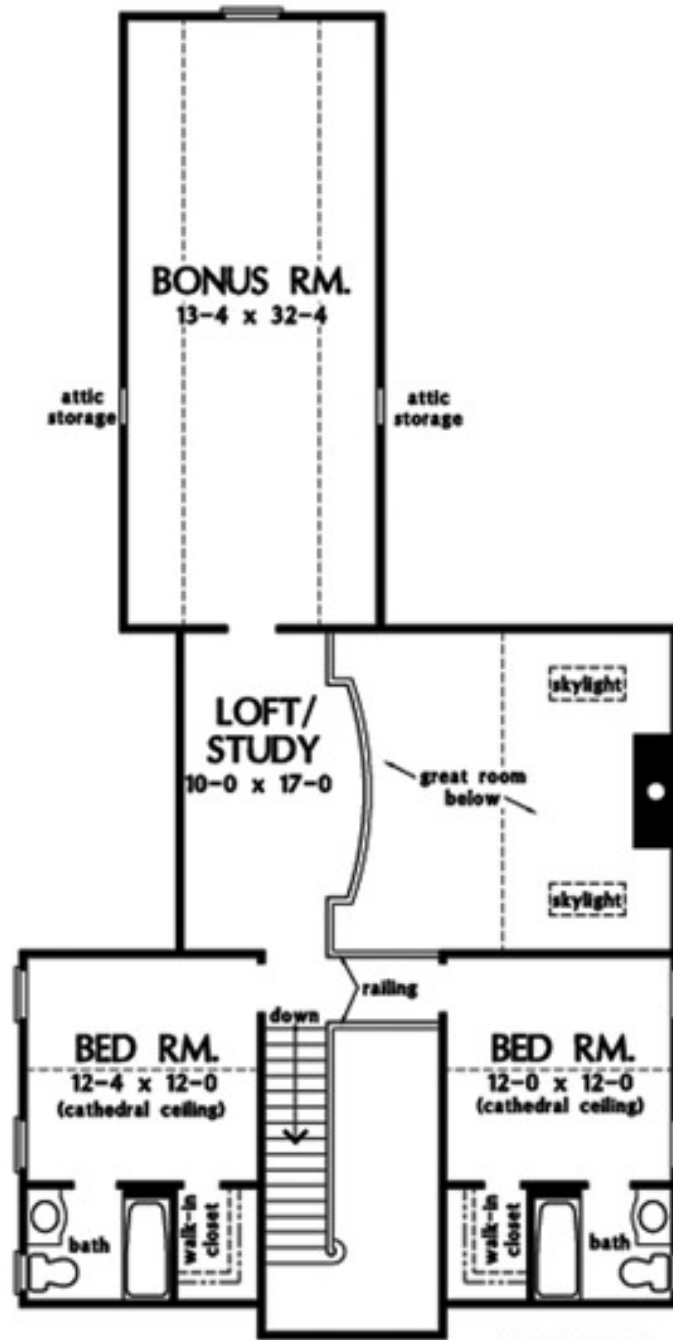

Skyfall

LOT# 8

SQ. FT. 2672

PRICED AT \$450,900

**9265 SKYFALL DRIVE
OOLTEWAH, TN 37363**

4 BEDROOMS

4 BATHROOMS

2 GARAGE BAYS

HOUSE DIMENSIONS:

34' 0" x 57' 0"

FIRST FLOOR PLAN

PLAN NO. 1209

SECOND FLOOR PLAN