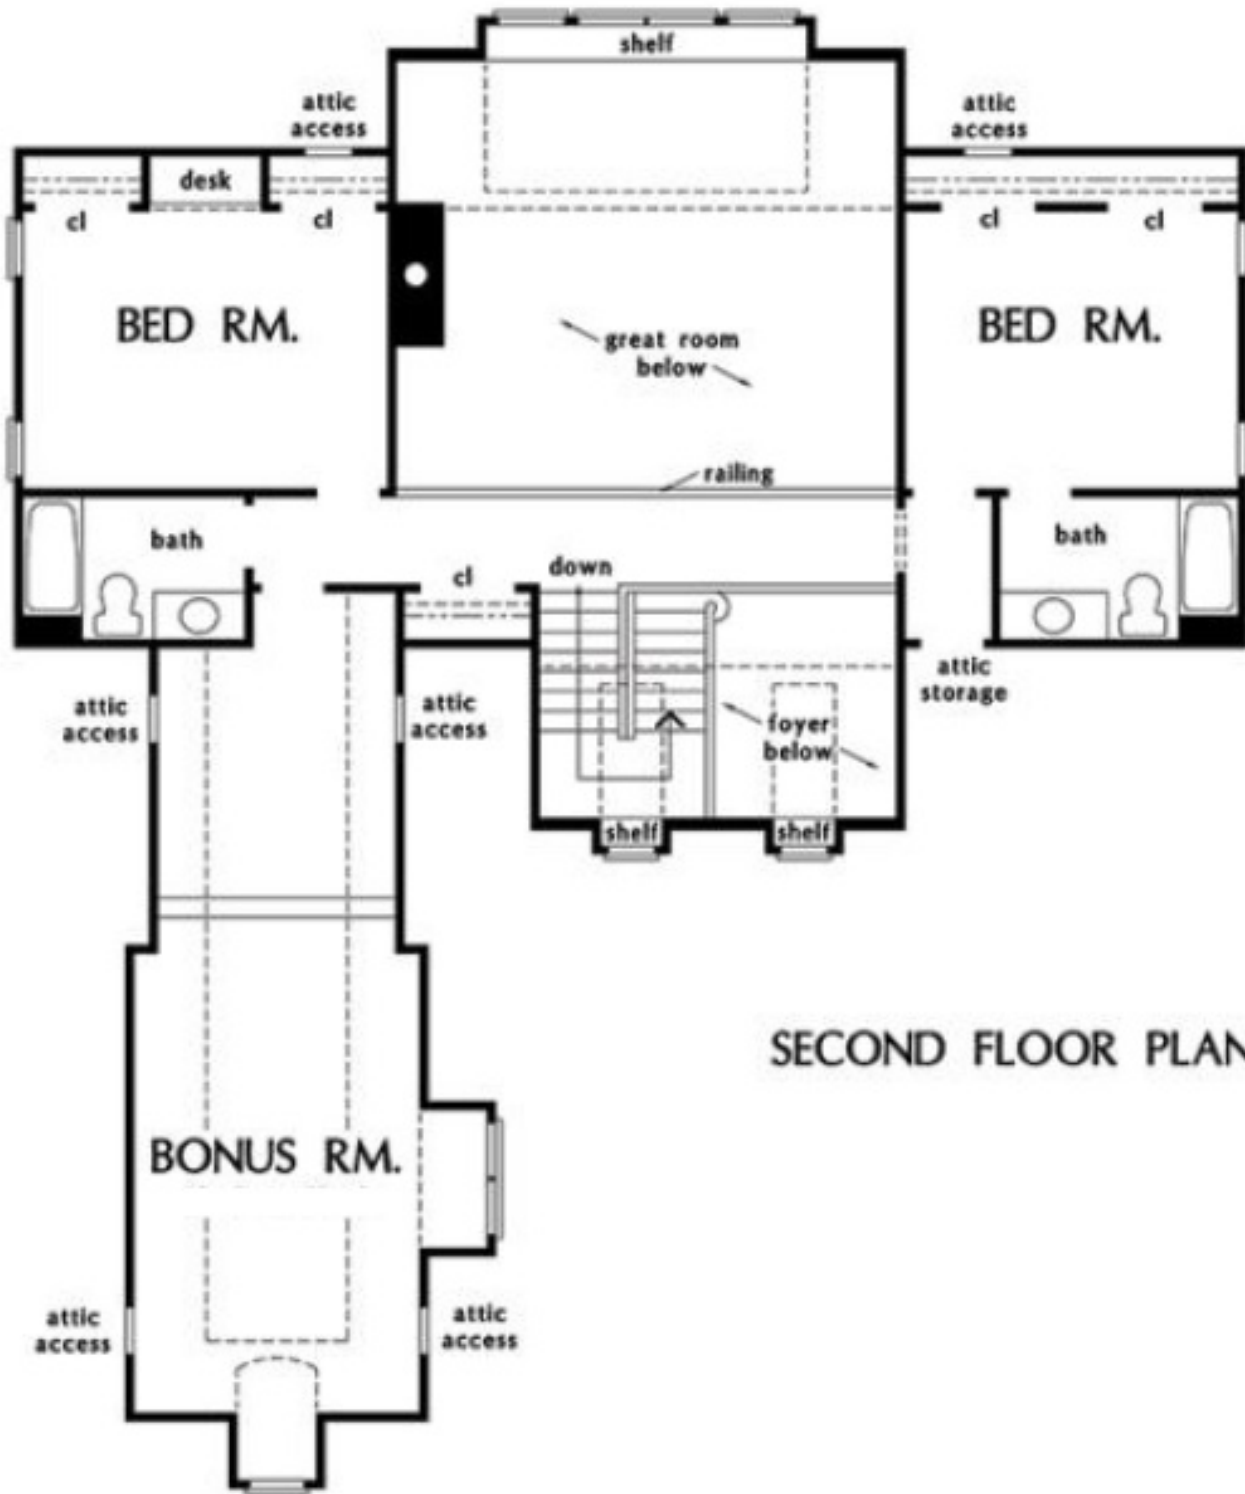

# Skyfall

**LOT# 30**

**SQ. FT. 2872**

**PRICED AT \$ 473,880**

**2627 COPPER COVE**

**OOLTEWAH, TN 37363**

**4 BEDROOMS**

**4 BATHROOMS**

**2 GARAGE BAYS**

**HOUSE DIMENSIONS:**

**51' 0" x 62' 0"**

FIRST FLOOR PLAN

SECOND FLOOR PLAN