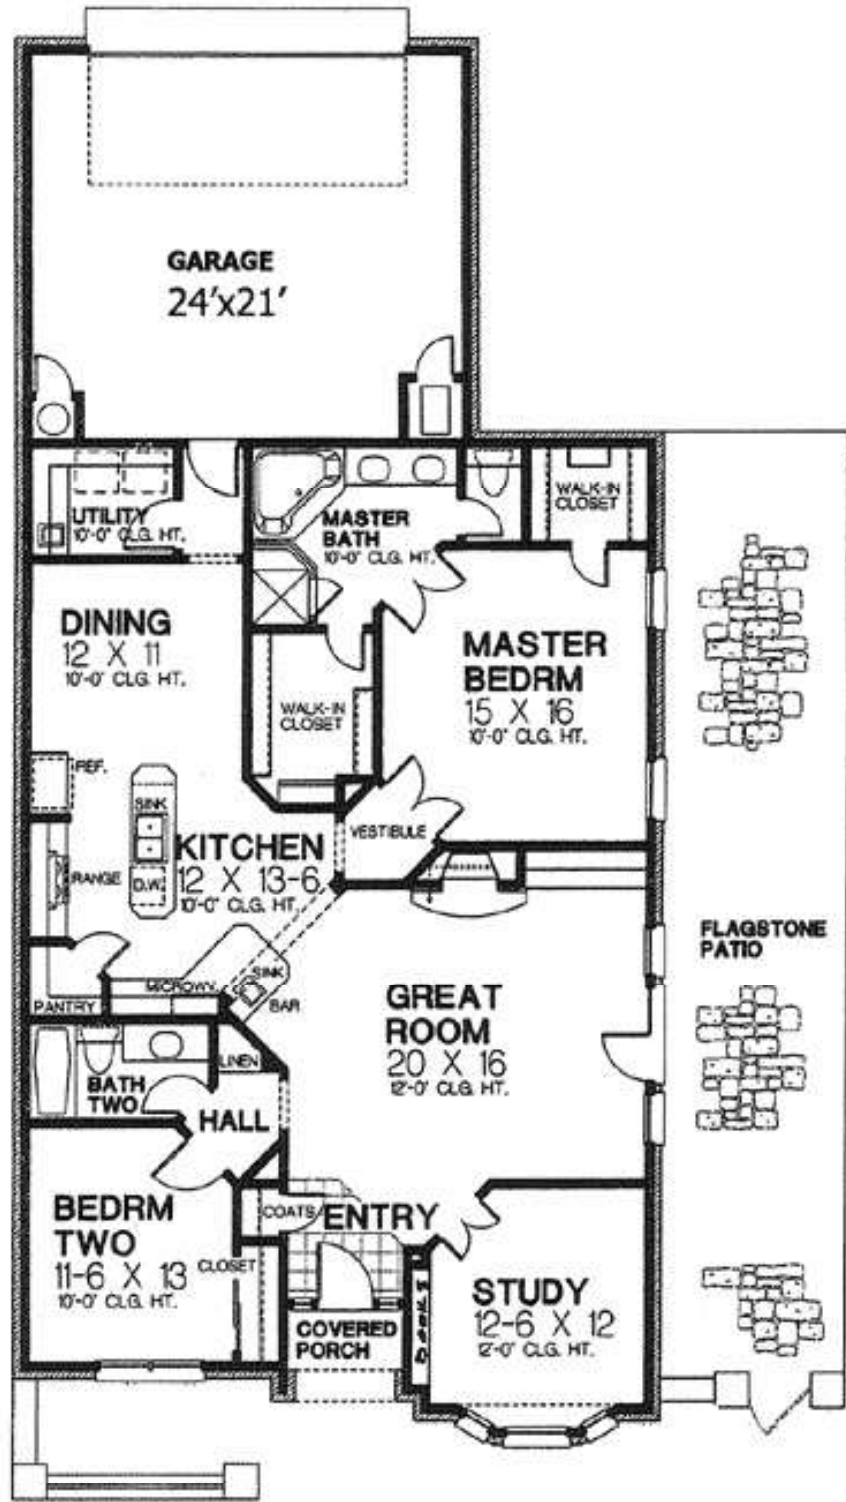

Skyfall

LOT# 14

Sq. Ft. 1,759

PRICED AT \$ 316,620

9241 SKYFALL DRIVE
OOLTEWAH, TN 37363

3 BEDROOMS

2 BATHROOMS

2 GARAGE BAYS

HOUSE DIMENSIONS:

34' 0" x 74' 0"

GARAGE
24'x21'

UTILITY
10'-0" CLG. HT.

MASTER BATH
10'-0" CLG. HT.

WALK-IN CLOSET

DINING
12 X 11
10'-0" CLG. HT.

WALK-IN CLOSET

MASTER BEDRM
15 X 16
10'-0" CLG. HT.

REF.

SINK
D.W.

KITCHEN
12 X 13-6
10'-0" CLG. HT.

VESTIBULE

PANTRY

RANGE

MICROW.

SINK

BAR

GREAT ROOM
20 X 16
12'-0" CLG. HT.

BATH TWO

HALL

BEDRM TWO
11-6 X 13
10'-0" CLG. HT.

CLOSET

COATS