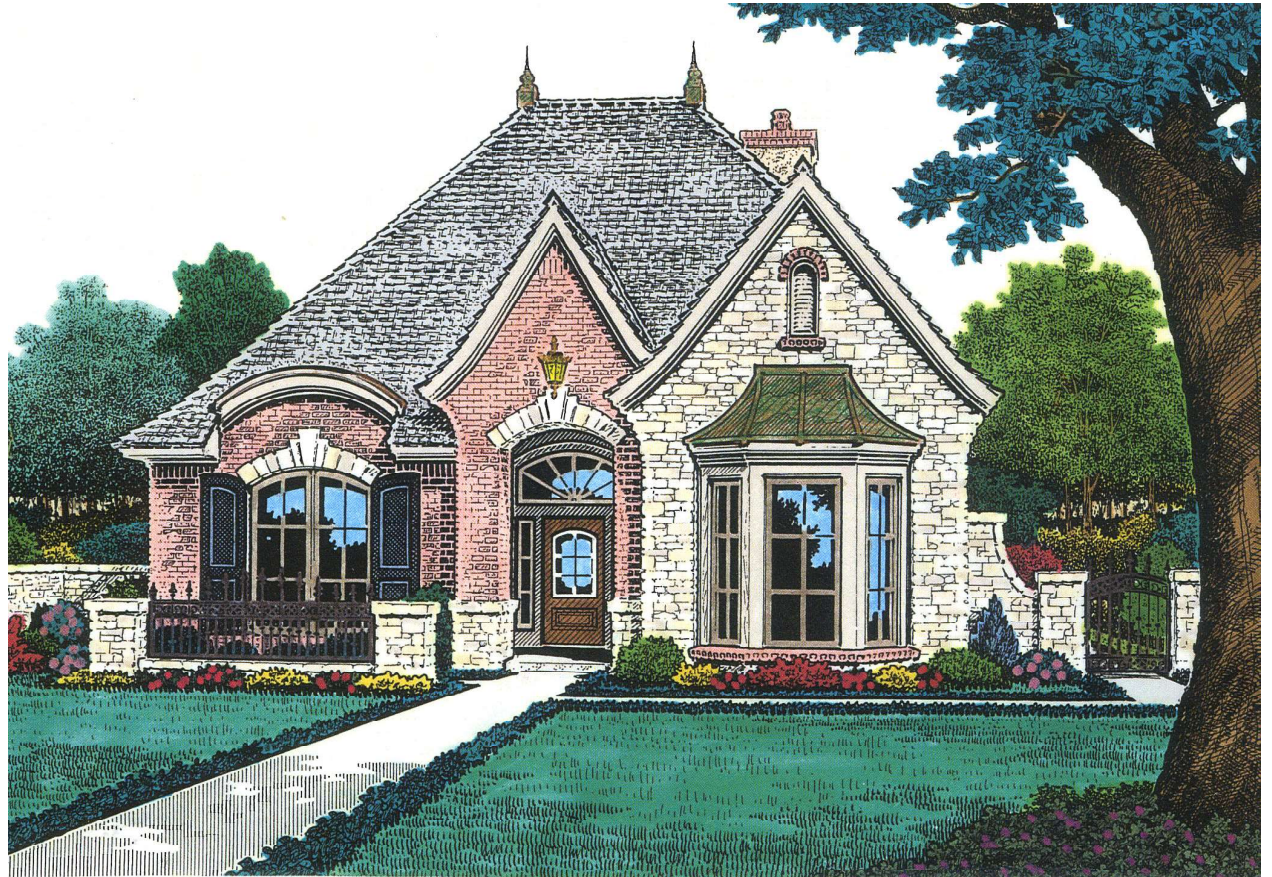

Skyfall

LOT# 14

Sq. Ft. 1,759

PRICED AT \$ 316,620

9241 SKYFALL DRIVE
OOLTEWAH, TN 37363

3 BEDROOMS

2 BATHROOMS

2 GARAGE BAYS