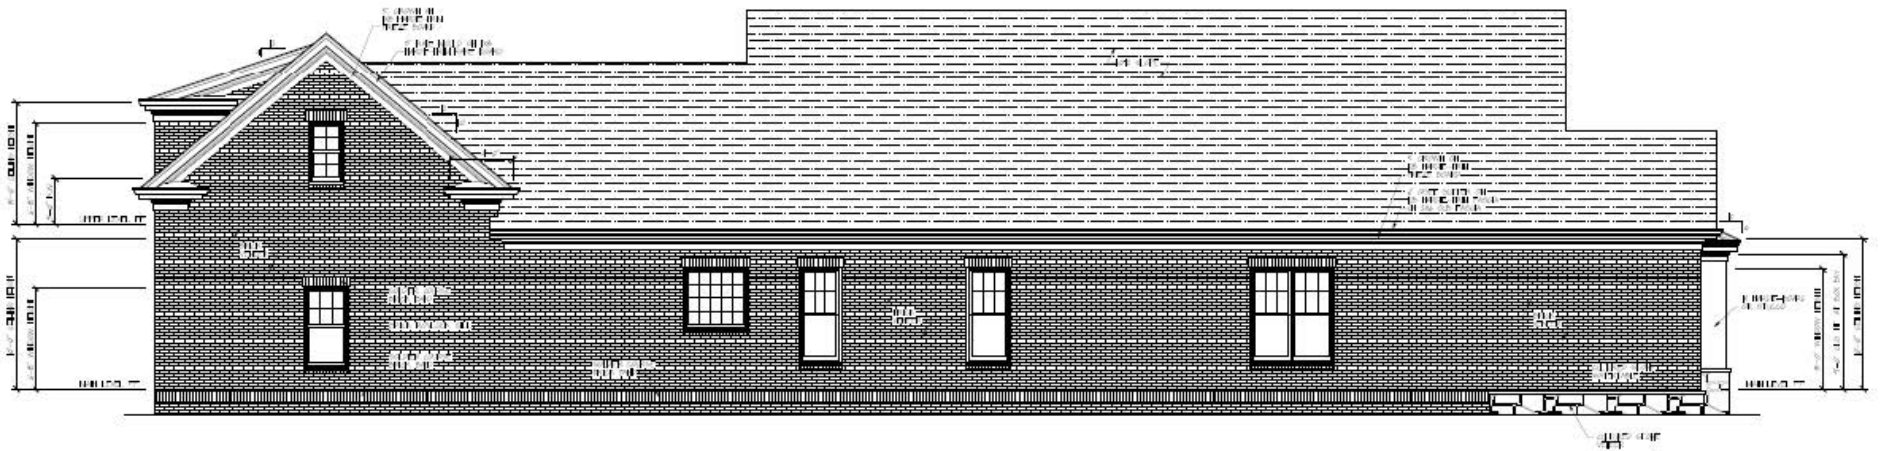

**FRONT ELEVATION**  
SCALE: 1/4" = 1'-0"

HOUSE DIMENSIONS:

32' 0" x 104' 0"

**REAR ELEVATION**  
 SCALE: 1/4" = 1'-0"

**RIGHT ELEVATION**  
SCALE: 1/4" = 1'-0"

**LEFT ELEVATION**  
SCALE: 1/4" = 1'-0"

**MAIN LEVEL PLAN**  
SCALE 1/4" = 1'-0"