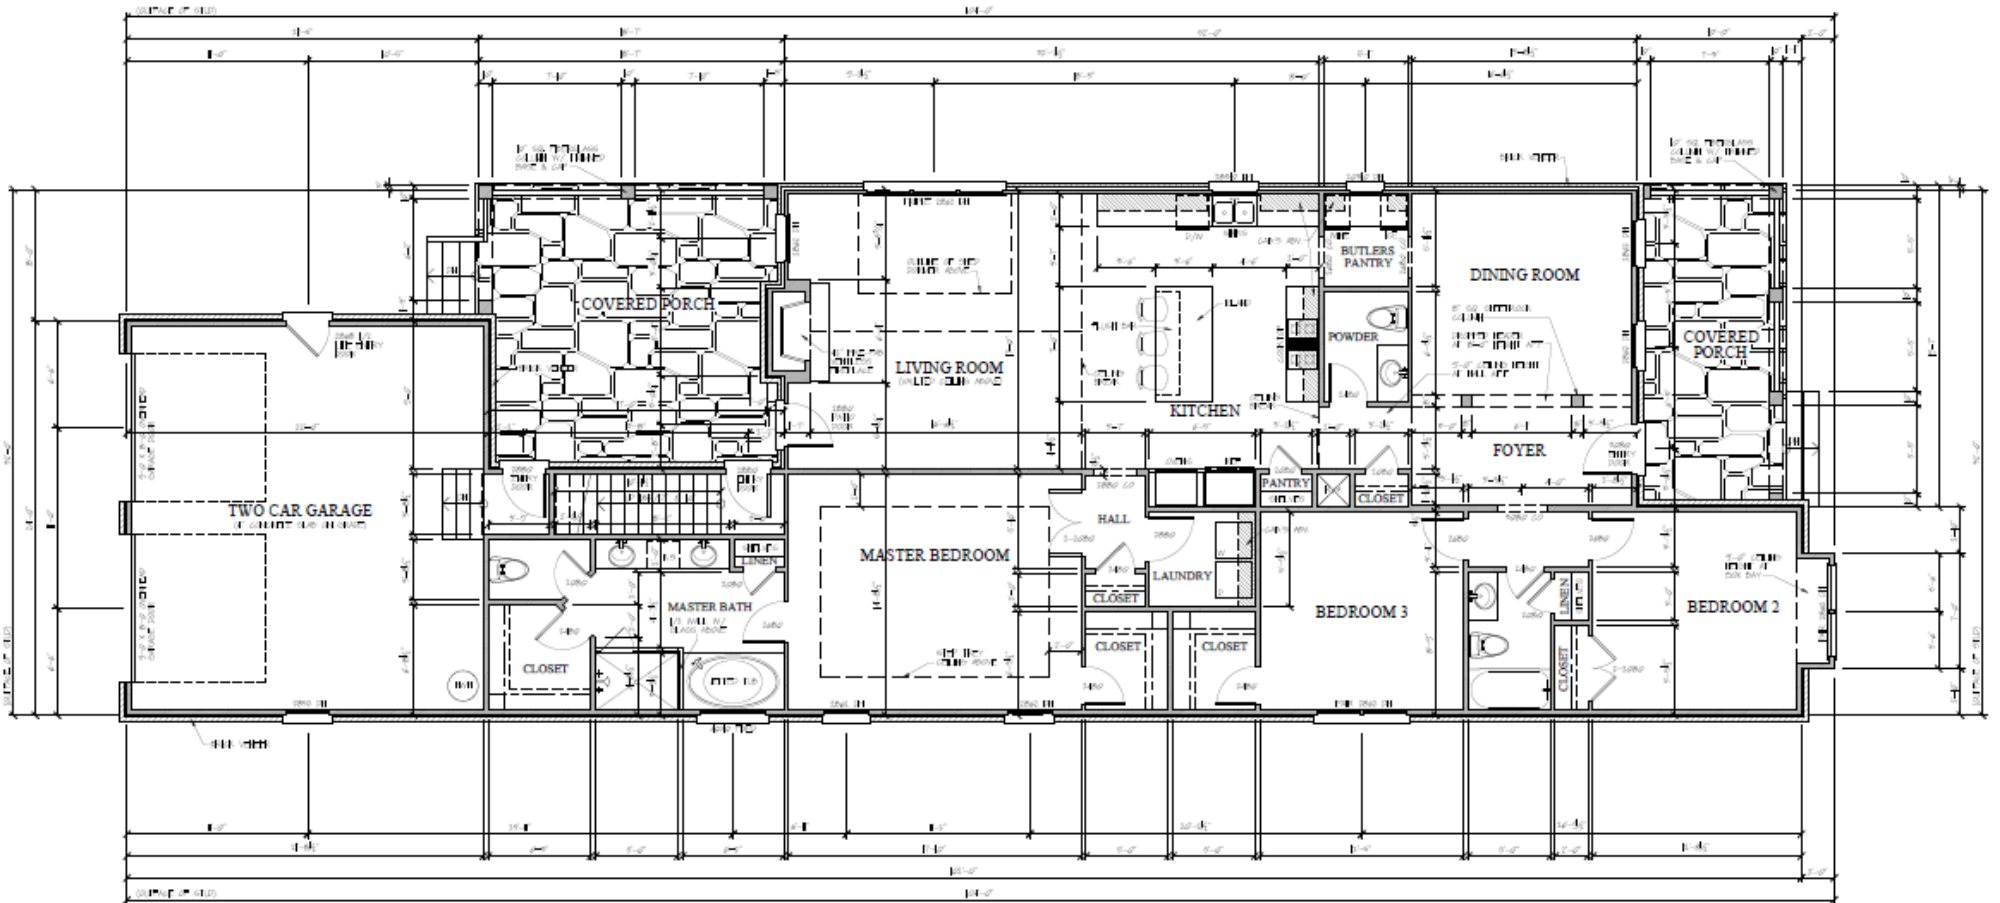

**FRONT ELEVATION**  
SCALE: 1/4" = 1'-0"

HOUSE DIMENSIONS:

32' 0" x 104' 0"

**REAR ELEVATION**  
 SCALE: 1/4" = 1'-0"

**RIGHT ELEVATION**  
SCALE: 1/4" = 1'-0"

**LEFT ELEVATION**  
SCALE: 1/4" = 1'-0"

**MAIN LEVEL PLAN**  
SCALE 1/4" = 1'-0"