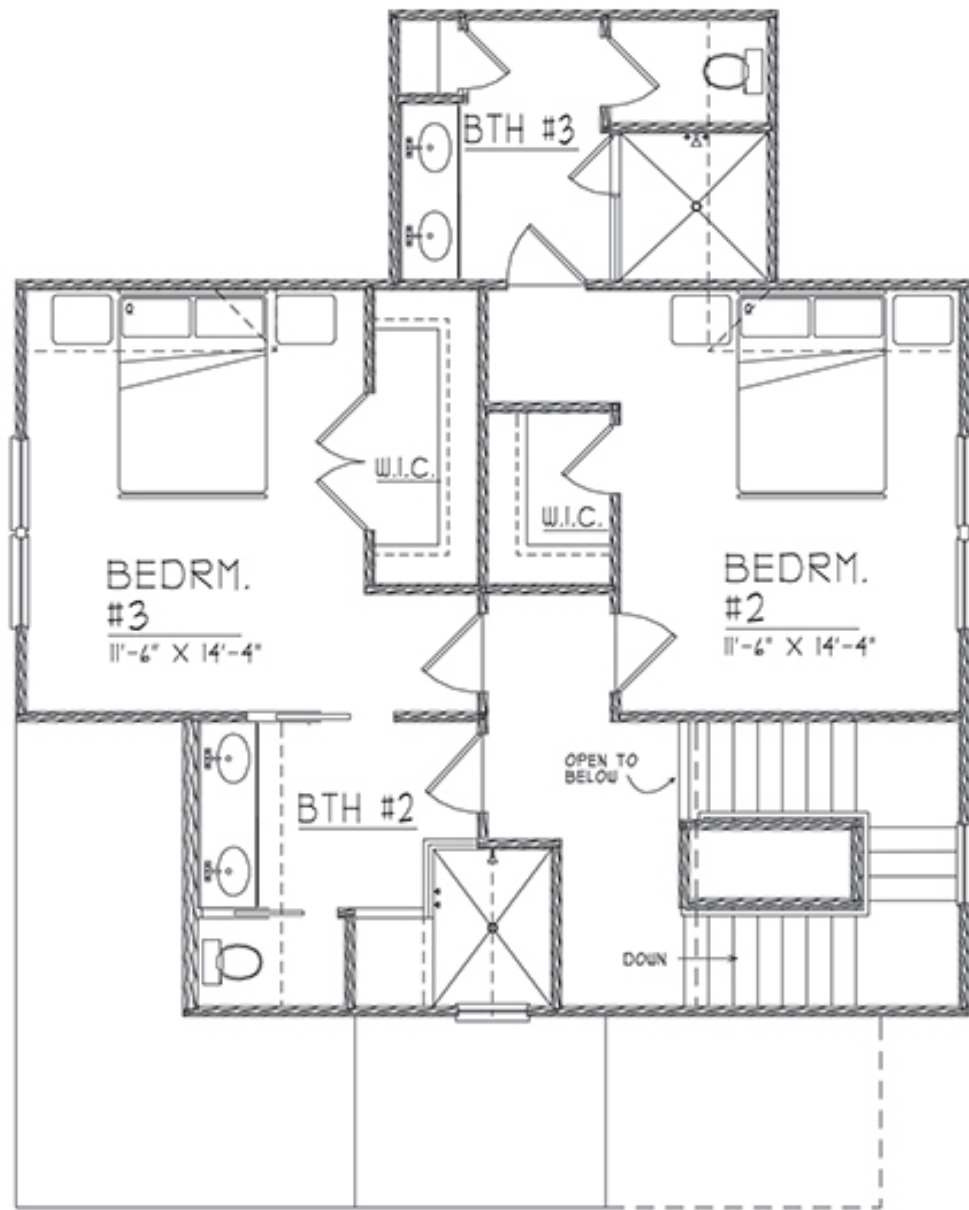

Skyfall

LOT# 1

SQ. FT. 2108

PRICED AT \$ 368,900

**9293 SKYFALL DRIVE
OOLTEWAH, TN 37363**

3 BEDROOMS

3.5 BATHROOMS

2 GARAGE BAYS

HOUSE DIMENSIONS:

32' 0" x 62' 0"

FLOOR PLAN

2ND FLOOR PLAN