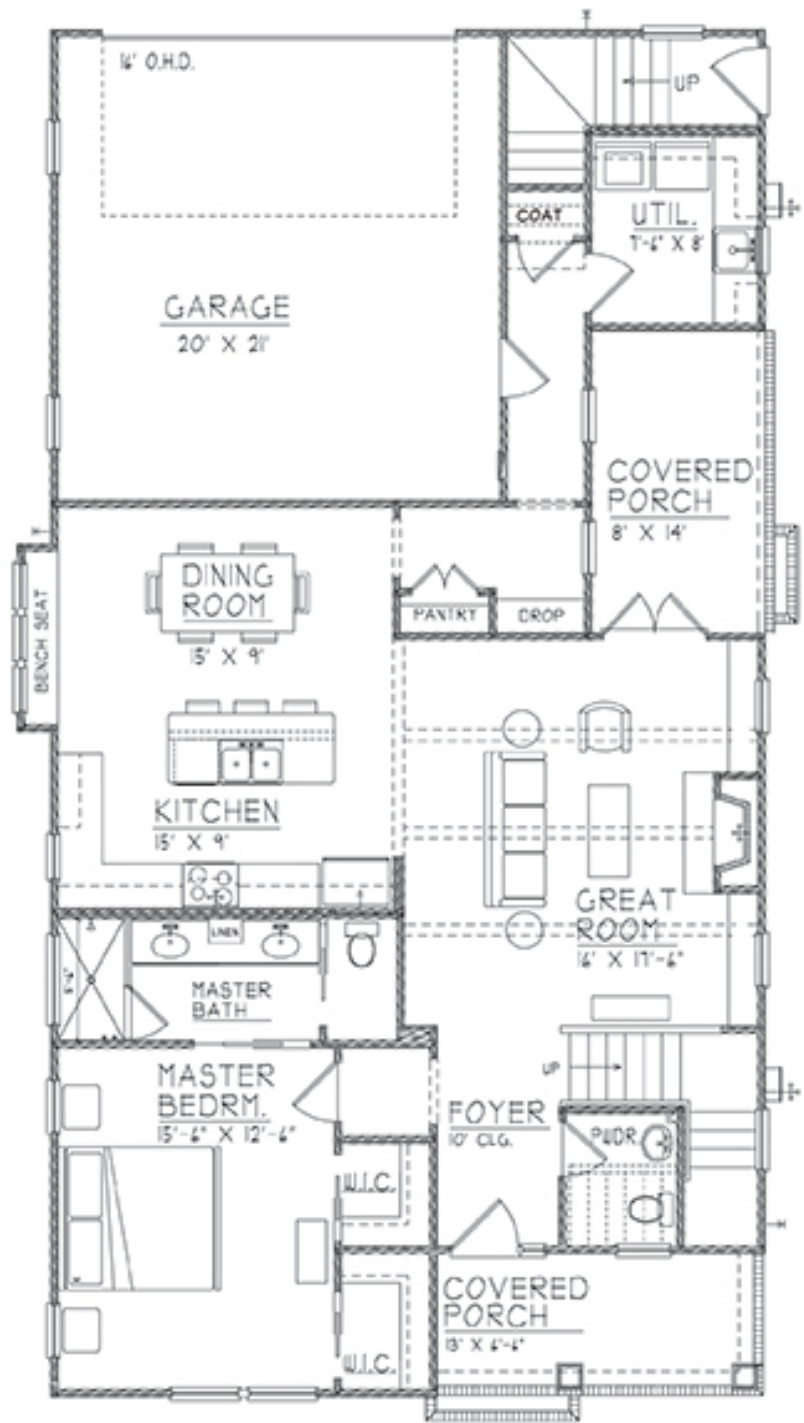

Skyfall

LOT# 1

SQ. FT. 2108

PRICED AT \$ 368,900

**9293 SKYFALL DRIVE
OOLTEWAH, TN 37363**

3 BEDROOMS

3.5 BATHROOMS

2 GARAGE BAYS

HOUSE DIMENSIONS:

32' 0" x 62' 0"

FLOOR PLAN

2ND FLOOR PLAN